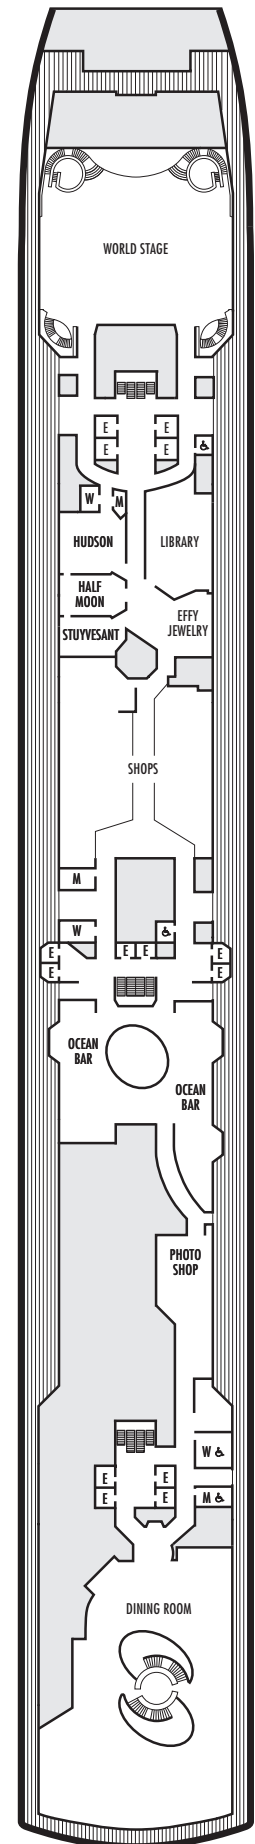

NIEUW AMSTERDAM

DECK PLANS & STATEROOMS

The deck plans are color-coded by category of stateroom, and the category letter precedes the stateroom number in each room. All staterooms are equipped with interactive LED television with On Demand movies, programming and multichannel music; mini-bar; mini-safe telephone.

Important Note: Not all staterooms within each category have the same furniture configuration and/or facilities. Appropriate symbols within the rooms on the deck plans describe differences from the stateroom descriptions below.

All information is subject to change.

STATEROOM SYMBOL LEGEND

- Quad (2 lower beds, 1 sofa bed, 1 upper)
- Triple (2 lower beds, 1 sofa bed)
- △ Partial sea view
- × Fully obstructed view
- + Connecting rooms
- Shower only
- ♣ Single sink vanity
- Staterooms have solid steel verandah railings instead of clear-view Plexiglas® railings

ACCESSIBILITY STATEROOM SYMBOL LEGEND

- ♿ **Fully Accessible:** Suites SA7058 & SA7057 and staterooms J1074, J1069, K1012 & K1011 have a roll-in shower only
- ▼ **Fully Accessible with Single Side Approach:** Suites SY5002 & SY5001 have a tub and roll-in shower. Staterooms VB6002, VB6001 & I-8033 have roll-in shower only.
- ★ **Ambulatory Accessible:** Staterooms VA8119, VA8116, VA8026, VA8025, V6052, V6049, V5140, V5135, V5054, V5051, VA4134, VA4131, H4092, H4089, VA4052, VA4051, D1100, D1099, C1082, C1081 & J1063 have a shower with no threshold

For more information regarding accessibility features on our ships please visit the [Accessibility](#) section of our website.

Promenade Deck