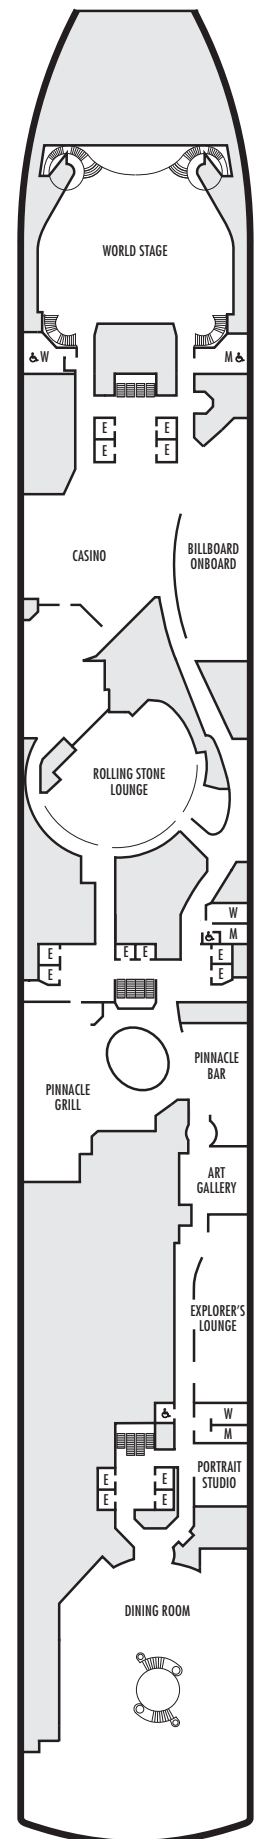

Important Note: Not all staterooms within each category have the same furniture configuration and/or facilities. Appropriate symbols within the rooms on the deck plans describe differences from the stateroom descriptions below.

All information is subject to change.

STATEROOM SYMBOL LEGEND

- Quad (2 lower beds, 1 sofa bed, 1 upper)
- Triple (2 lower beds, 1 sofa bed)
- △ Partial sea view
- × Fully obstructed view
- + Connecting rooms
- Shower only
- ♣ Single sink vanity
- Staterooms have solid steel verandah railings instead of clear-view Plexiglas® railings

ACCESSIBILITY STATEROOM SYMBOL LEGEND

- ♿ **Fully Accessible:** Suites SA7058 & SA7057 and staterooms J1074, J1069, K1012 & K1011 have a roll-in shower only
- ▼ **Fully Accessible with Single Side Approach:** Suites SY5002 & SY5001 have a tub and roll-in shower. Staterooms VB6002, VB6001 & I-8033 have roll-in shower only.
- ★ **Ambulatory Accessible:** Staterooms VA8119, VA8116, VA8026, VA8025, V6052, V6049, V5140, V5135, V5054, V5051, VA4134, VA4131, H4092, H4089, VA4052, VA4051, D1100, D1099, C1082, C1081 & J1063 have a shower with no threshold

For more information regarding accessibility features on our ships please visit the [Accessibility](#) section of our website.

Lower Promenade Deck