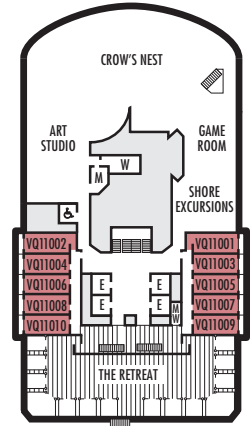

All information is subject to change.

STATEROOM SYMBOL LEGEND

- Quad (2 lower beds, 1 sofa bed, 1 upper)
- Triple (2 lower beds, 1 sofa bed)
- △ Partial sea view
- × Fully obstructed view
- + Connecting rooms
- Shower only
- ♣ Single sink vanity
- Staterooms have solid steel verandah railings instead of clear-view Plexiglas® railings

ACCESSIBILITY STATEROOM SYMBOL LEGEND

- ♿ **Fully Accessible:** Suites SA7058 & SA7057 and staterooms J1074, J1069, K1012 & K1011 have a roll-in shower only
- ▼ **Fully Accessible with Single Side Approach:** Suites SY5002 & SY5001 have a tub and roll-in shower. Staterooms VB6002, VB6001 & I-8033 have roll-in shower only.
- ★ **Ambulatory Accessible:** Staterooms VA8119, VA8116, VA8026, VA8025, V6052, V6049, V5140, V5135, V5054, V5051, VA4134, VA4131, H4092, H4089, VA4052, VA4051, D1100, D1099, C1082, C1081 & J1063 have a shower with no threshold

For more information regarding accessibility features on our ships please visit the [Accessibility](#) section of our website.

VERANDAH SPA STATEROOMS

VQ

Verandah Spa: 2 lower beds convertible to 1 queen-size bed, bathtub & shower, sitting area, private verandah, floor-to-ceiling windows. VQ staterooms 11001–11010 have viewing balconies. Approximately 213–379 sq. ft. including verandah.

Observation Deck