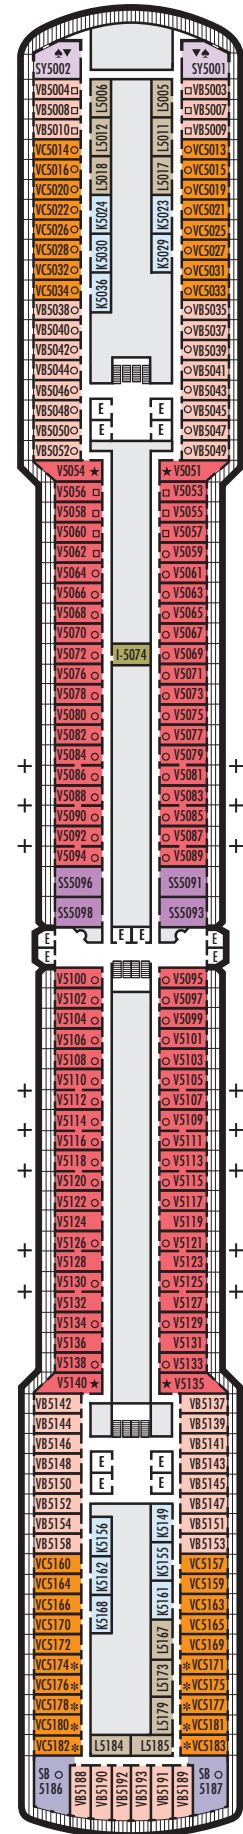

For more information regarding accessibility features on our ships please visit the [Accessibility](#) section of our website.

VERANDAH SUITES

SB
Neptune Suites: 2 lower beds convertible to 1 king-size bed, bathroom with dual-sink vanity, full-size whirlpool bath & shower & additional shower stall, large sitting area, dressing room, private verandah, 1 sofa bed for 2 persons, floor-to-ceiling windows. Approximately 506–590 sq. ft. including verandah.

SS SY
Signature Suites: 2 lower beds convertible to 1 queen-size bed, bathroom with dual-sink vanity, full-size whirlpool bath & shower & additional shower stall, large sitting area, private verandah, 1 sofa bed for 1 person, floor-to-ceiling windows. Approximately 273–456 sq. ft. including verandah.

VERANDAH STATEROOMS

V VB VC
Verandah: 2 lower beds convertible to 1 queen-size bed, bathtub & shower, sitting area, private verandah, floor-to-ceiling windows. Approximately 213–379 sq. ft. including verandah.

INTERIOR STATEROOMS

I
Large: 2 lower beds convertible to 1 queen-size bed, shower. Approximately 141–284 sq. ft.

K
Large or Standard: 2 lower beds convertible to 1 queen-size bed, shower. Approximately 141–284 sq. ft.

L
Standard: 2 lower beds convertible to 1 queen-size bed, shower. Approximately 141–284 sq. ft.

Verandah Deck