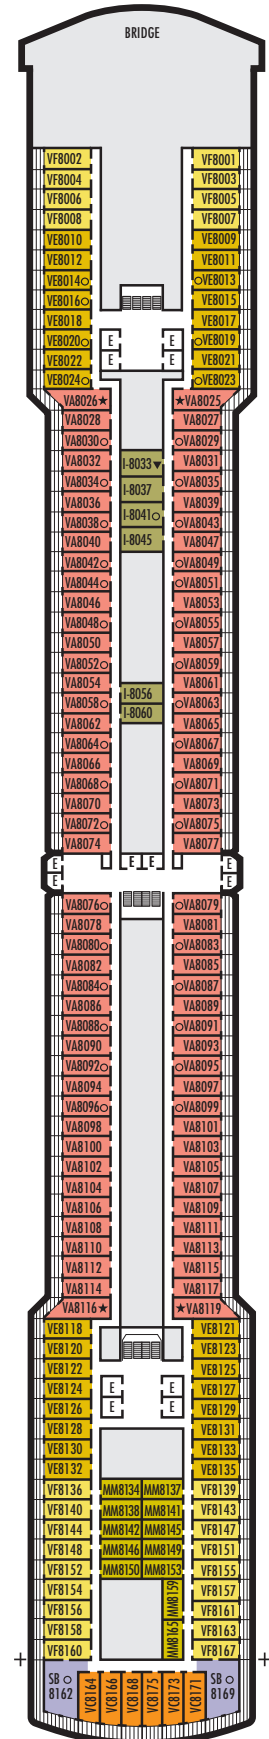

- ♿ **Fully Accessible:** Suites SA7058 & SA7057 and staterooms J1074, J1069, K1012 & K1011 have a roll-in shower only
- ▼ **Fully Accessible with Single Side Approach:** Suites SY5002 & SY5001 have a tub and roll-in shower. Staterooms VB6002, VB6001 & I-8033 have roll-in shower only.
- ★ **Ambulatory Accessible:** Staterooms VA8119, VA8116, VA8026, VA8025, V6052, V6049, V5140, V5135, V5054, V5051, VA4134, VA4131, H4092, H4089, VA4052, VA4051, D1100, D1099, C1082, C1081 & J1063 have a shower with no threshold

For more information regarding accessibility features on our ships please visit the [Accessibility](#) section of our website.

VERANDAH SUITES

SB

Neptune Suites: 2 lower beds convertible to 1 king-size bed, bathroom with dual-sink vanity, full-size whirlpool bath & shower & additional shower stall, large sitting area, dressing room, private verandah, 1 sofa bed for 2 persons, floor-to-ceiling windows. Approximately 506–590 sq. ft. including verandah.

VERANDAH STATEROOMS

VA VC VE VF

Verandah: 2 lower beds convertible to 1 queen-size bed, bathtub & shower, sitting area, private verandah, floor-to-ceiling windows. Approximately 213–379 sq. ft. including verandah.

INTERIOR STATEROOMS

I

Large: 2 lower beds convertible to 1 queen-size bed, shower. Approximately 141–284 sq. ft.

MM

Standard: 2 lower beds convertible to 1 queen-size bed, shower. Approximately 141–284 sq. ft.