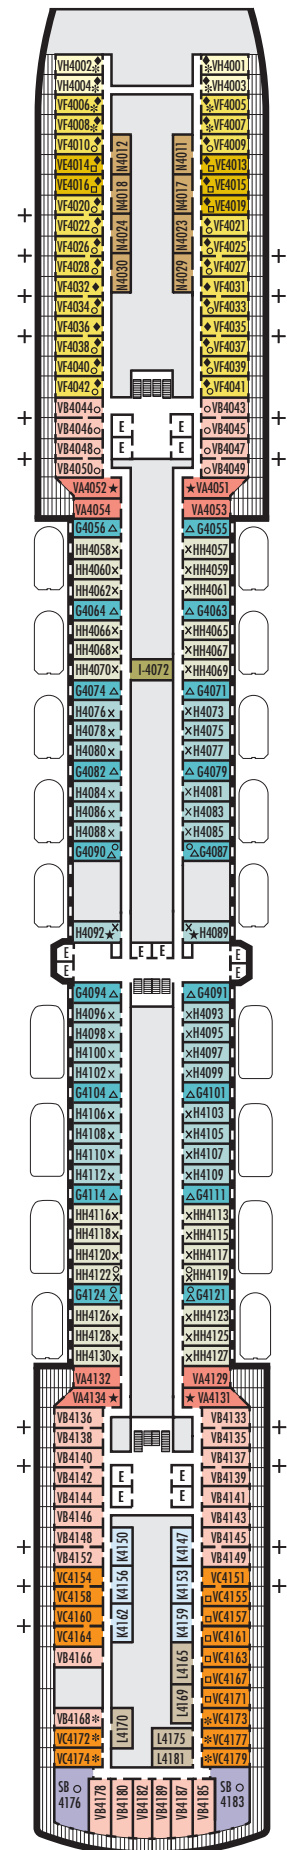

For more information regarding accessibility features on our ships please visit the [Accessibility](#) section of our website.

VERANDAH SUITES

SB

Neptune Suites: 2 lower beds convertible to 1 king-size bed, bathroom with dual-sink vanity, full-size whirlpool bath & shower & additional shower stall, large sitting area, dressing room, private verandah, 1 sofa bed for 2 persons, floor-to-ceiling windows. Approximately 506–590 sq. ft. including verandah.

VERANDAH STATEROOMS

VA VB VC VE VF VH

Verandah: 2 lower beds convertible to 1 queen-size bed, bathtub & shower, sitting area, private verandah, floor-to-ceiling windows. Approximately 213–379 sq. ft. including verandah.

OCEAN-VIEW STATEROOMS

G H HH

Large: 2 lower beds convertible to 1 queen-size bed, bathtub & shower. All G-category staterooms have partial sea views. All H- & HH-category staterooms have fully obstructed views. Approximately 169–267 sq. ft.

INTERIOR STATEROOMS

I

Large: 2 lower beds convertible to 1 queen-size bed, shower. Approximately 141–284 sq. ft.

K

Large or Standard: 2 lower beds convertible to 1 queen-size bed, shower. Approximately 141–284 sq. ft.

L N

Standard: 2 lower beds convertible to 1 queen-size bed, shower. Approximately 141–284 sq. ft.

Upper Promenade Deck