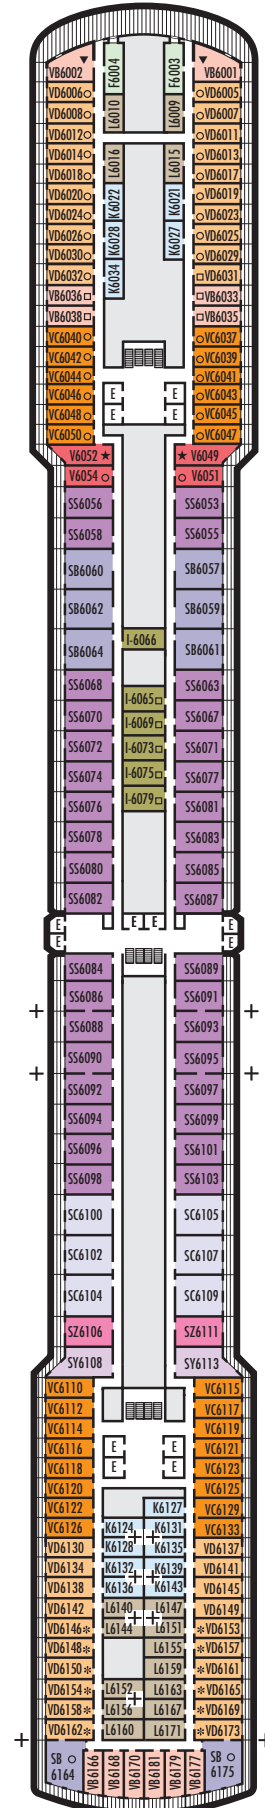

VERANDAH SUITES

SB SC

Neptune Suites: 2 lower beds convertible to 1 king-size bed, bathroom with dual-sink vanity, full-size whirlpool bath & shower & additional shower stall, large sitting area, dressing room, private verandah, 1 sofa bed for 2 persons, floor-to-ceiling windows. Approximately 506–590 sq. ft. including verandah.

SS SY SZ

Signature Suites: 2 lower beds convertible to 1 queen-size bed, bathroom with dual-sink vanity, full-size whirlpool bath & shower & additional shower stall, large sitting area, private verandah, 1 sofa bed for 1 person, floor-to-ceiling windows. Approximately 273–456 sq. ft. including verandah.

VERANDAH STATEROOMS

V VB VC VD

Verandah: 2 lower beds convertible to 1 queen-size bed, bathtub & shower, sitting area, private verandah, floor-to-ceiling windows. Approximately 213–379 sq. ft. including verandah.

OCEAN-VIEW STATEROOMS

F

Large: 2 lower beds convertible to 1 queen-size bed, bathtub & shower. Approximately 169–267 sq. ft.

INTERIOR STATEROOMS

I

Large: 2 lower beds convertible to 1 queen-size bed, shower. Approximately 141–284 sq. ft.

K

Large or Standard: 2 lower beds convertible to 1 queen-size bed, shower. Approximately 141–284 sq. ft.

L

Standard: 2 lower beds convertible to 1 queen-size bed, shower. Approximately 141–284 sq. ft.

Upper Verandah Deck