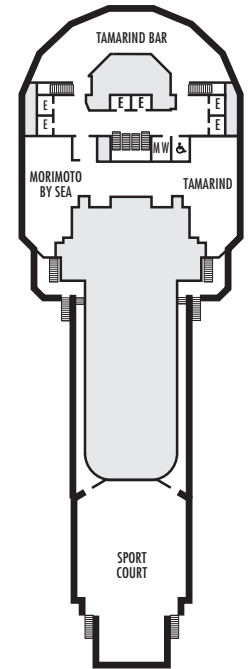

All information is subject to change.

STATEROOM SYMBOL LEGEND

- Quad (2 lower beds, 1 sofa bed, 1 upper)
- Triple (2 lower beds, 1 sofa bed)
- △ Partial sea view
- × Fully obstructed view
- + Connecting rooms
- Shower only
- ♣ Single sink vanity
- Staterooms have solid steel verandah railings instead of clear-view Plexiglas® railings

ACCESSIBILITY STATEROOM SYMBOL LEGEND

- ♿ **Fully Accessible:** Suites SA7058 & SA7057 and staterooms J1074, J1069, K1012 & K1011 have a roll-in shower only
- ▼ **Fully Accessible with Single Side Approach:** Suites SY5002 & SY5001 have a tub and roll-in shower. Staterooms VB6002, VB6001 & I-8033 have roll-in shower only.
- ★ **Ambulatory Accessible:** Staterooms VA8119, VA8116, VA8026, VA8025, V6052, V6049, V5140, V5135, V5054, V5051, VA4134, VA4131, H4092, H4089, VA4052, VA4051, D1100, D1099, C1082, C1081 & J1063 have a shower with no threshold

For more information regarding accessibility features on our ships please visit the [Accessibility](#) section of our website.

VERANDAH SPA STATEROOMS

VQ

Verandah Spa: 2 lower beds convertible to 1 queen-size bed, bathtub & shower, sitting area, private verandah, floor-to-ceiling windows. VQ staterooms 11001–11010 have viewing balconies. Approximately 213–379 sq. ft. including verandah.

Observation Deck