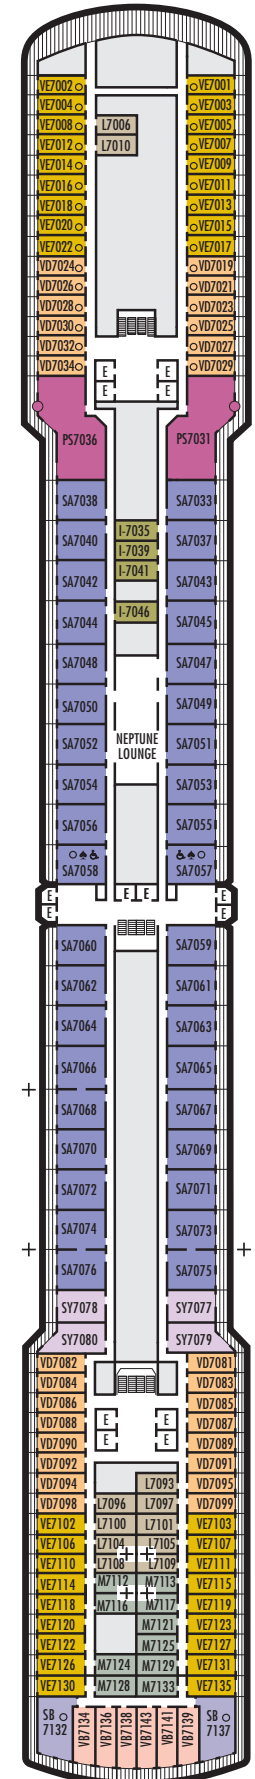

SA SB
Neptune Suites: 2 lower beds convertible to 1 king-size bed, bathroom with dual-sink vanity, full-size whirlpool bath & shower & additional shower stall, large sitting area, dressing room, private verandah, 1 sofa bed for 2 persons, floor-to-ceiling windows.
Approximately 506–590 sq. ft. including verandah.

SY
Signature Suites: 2 lower beds convertible to 1 queen-size bed, bathroom with dual-sink vanity, full-size whirlpool bath & shower & additional shower stall, large sitting area, private verandah, 1 sofa bed for 1 person, floor-to-ceiling windows.
Approximately 273–456 sq. ft. including verandah.

VERANDAH STATEROOMS

VB VD VE
Verandah: 2 lower beds convertible to 1 queen-size bed, bathtub & shower, sitting area, private verandah, floor-to-ceiling windows.
Approximately 213–379 sq. ft. including verandah.

INTERIOR STATEROOMS

I
Large: 2 lower beds convertible to 1 queen-size bed, shower.
Approximately 141–284 sq. ft.

L M
Standard: 2 lower beds convertible to 1 queen-size bed, shower.
Approximately 141–284 sq. ft.

Rotterdam Deck