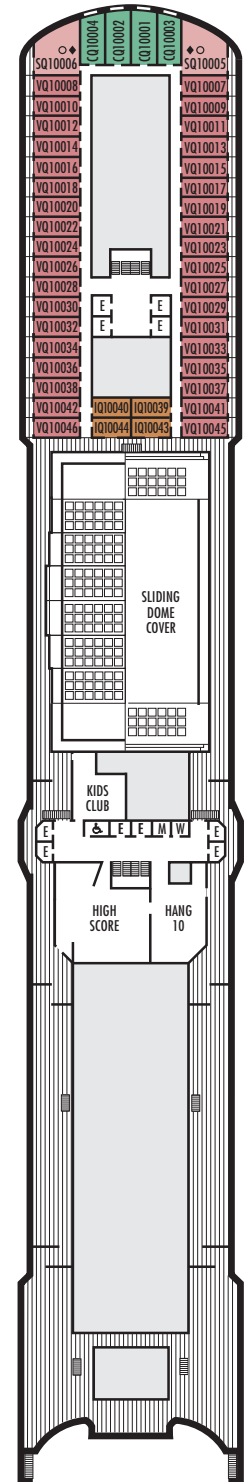

For more information regarding accessibility features on our ships please visit the [Accessibility](#) section of our website.

VERANDAH SPA SUITES

■ SQ

Neptune Spa Suites: 2 lower beds convertible to 1 king-size bed, bathroom with dual-sink vanity, full-size whirlpool bath & shower & additional shower stall, large sitting area, dressing room, private verandah, 1 sofa bed for 1 person, floor-to-ceiling windows. Approximately 506–590 sq. ft. including verandah.

VERANDAH SPA STATEROOMS

■ VQ

Verandah Spa: 2 lower beds convertible to 1 queen-size bed, bathtub & shower, sitting area, private verandah, floor-to-ceiling windows. Approximately 213–379 sq. ft. including verandah.

OCEAN-VIEW SPA STATEROOMS

■ CQ

Large Ocean-view Spa: 2 lower beds convertible to 1 queen-size bed, bathtub & shower. Approximately 169–267 sq. ft.

INTERIOR SPA STATEROOMS

■ IQ

Large Interior Spa: 2 lower beds convertible to 1 queen-size bed, shower. Staterooms IQ10043 and IQ10044 have fully obstructed views. Approximately 141–284 sq. ft.

Panorama Deck