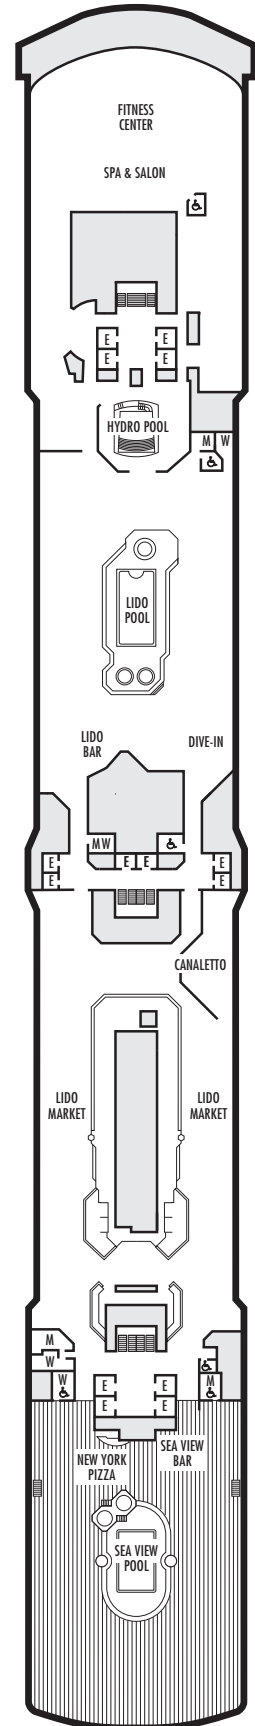

Important Note: Not all staterooms within each category have the same furniture configuration and/or facilities. Appropriate symbols within the rooms on the deck plans describe differences from the stateroom descriptions below.

All information is subject to change.

STATEROOM SYMBOL LEGEND

- Quad (2 lower beds, 1 sofa bed, 1 upper)
- Triple (2 lower beds, 1 sofa bed)
- △ Partial sea view
- × Fully obstructed view
- + Connecting rooms
- Shower only
- ♣ Single sink vanity
- Staterooms have solid steel verandah railings instead of clear-view Plexiglas® railings

ACCESSIBILITY STATEROOM SYMBOL LEGEND

- ♿ **Fully Accessible:** Suites SA7058 & SA7057 and staterooms J1074, J1069, K1012 & K1011 have a roll-in shower only
- ▼ **Fully Accessible with Single Side Approach:** Suites SY5002 & SY5001 have a tub and roll-in shower. Staterooms VB6002, VB6001 & I-8033 have roll-in shower only.
- ★ **Ambulatory Accessible:** Staterooms VA8119, VA8116, VA8026, VA8025, V6052, V6049, V5140, V5135, V5054, V5051, VA4134, VA4131, H4092, H4089, VA4052, VA4051, D1100, D1099, C1082, C1081 & J1063 have a shower with no threshold

For more information regarding accessibility features on our ships please visit the [Accessibility](#) section of our website.

Lido Deck