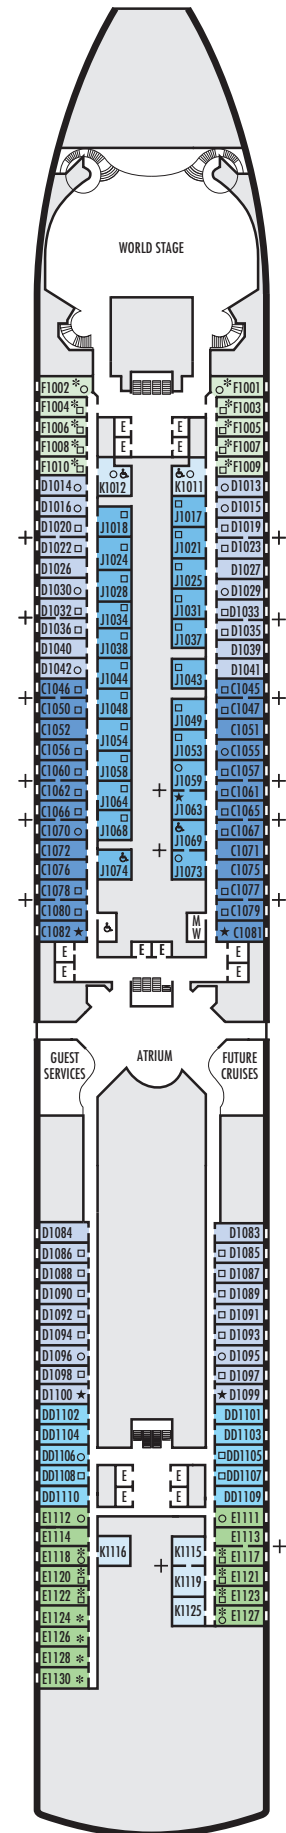

### STATEROOM SYMBOL LEGEND

- Quad (2 lower beds, 1 sofa bed, 1 upper)
- Triple (2 lower beds, 1 sofa bed)
- △ Partial sea view
- X Fully obstructed view
- + Connecting rooms
- \* Shower only
- ♣ Single sink vanity
- ◆ Staterooms have solid steel verandah railings instead of clear-view Plexiglas® railings

### ACCESSIBILITY STATEROOM SYMBOL LEGEND

- ♿ **Fully Accessible:** Suites SA7058 & SA7057 and staterooms J1074, J1069, K1012 & K1011 have a roll-in shower only
- ▼ **Fully Accessible with Single Side Approach:** Suites SY5002 & SY5001 have a tub and roll-in shower. Staterooms VB6002, VB6001 & I-8033 have roll-in shower only.
- ★ **Ambulatory Accessible:** Staterooms VA8119, VA8116, VA8026, VA8025, V6052, V6049, V5140, V5135, V5054, V5051, VA4134, VA4131, H4092, H4089, VA4052, VA4051, D1100, D1099, C1082, C1081 & J1063 have a shower with no threshold

### OCEAN-VIEW STATEROOMS

- C ■ D ■ DD ■ E ■ F

**Large:** 2 lower beds convertible to 1 queen-size bed, bathtub & shower.  
Approximately 169–267 sq. ft.

### INTERIOR STATEROOMS

- J ■ K

**Large or Standard:** 2 lower beds convertible to 1 queen-size bed, shower.  
Approximately 141–284 sq. ft.

Main Deck