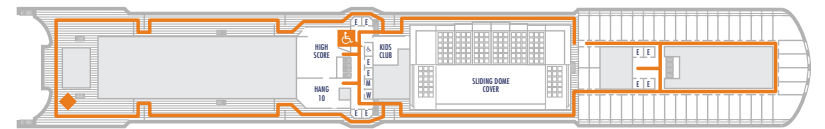

DECK A

DECK 1—MAIN DECK

DECK 2—LOWER PROMENADE DECK

DECK 3—PROMENADE DECK

DECK 4—UPPER PROMENADE DECK

DECK 5—VERANDAH DECK

ACCESSIBILITY KEY

- Accessible Restrooms
- Wheelchair Accessible Routes
- May require assistance with doors to access route
- Fully Accessible
- Fully Accessible with Single Side Approach
- Ambulatory Accessible
- Stairlift

For information regarding stateroom bedding configurations and accessibility features on our ships please visit the [Accessibility](#) section of our website.

DECK 6—UPPER VERANDAH DECK

DECK 7—ROTTERDAM DECK

DECK 8—NAVIGATION DECK

DECK 9—LIDO DECK

DECK 10—PANORAMA DECK

DECK 11—OBSERVATION DECK

DECK 12—SUN DECK