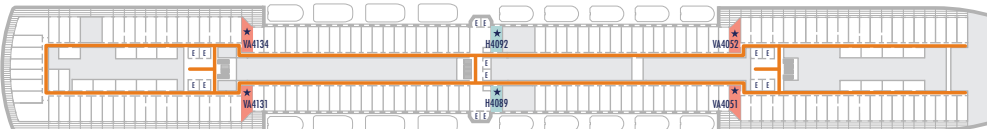

DECK A

DECK 1—MAIN DECK

DECK 2—LOWER PROMENADE DECK

DECK 3—PROMENADE DECK

DECK 4—UPPER PROMENADE DECK

DECK 5—VERANDAH DECK

ACCESSIBILITY KEY

- Accessible Restrooms
- Wheelchair Accessible Routes
- May require assistance with doors to access route
- Fully Accessible
- Fully Accessible with Single Side Approach
- Ambulatory Accessible
- Stairlift

For information regarding stateroom bedding configurations and accessibility features on our ships please visit the [Accessibility](#) section of our website.

DECK 6—UPPER VERANDAH DECK

DECK 7—ROTTERDAM DECK