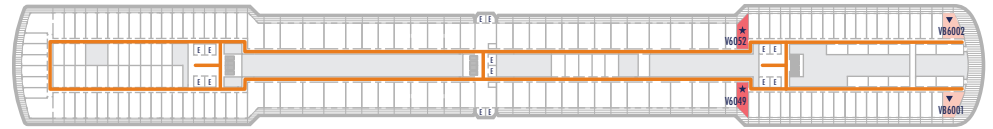

DECK A

DECK 1—MAIN DECK

DECK 2—LOWER PROMENADE DECK

DECK 3—PROMENADE DECK

DECK 4—UPPER PROMENADE DECK

DECK 5—VERANDAH DECK

ACCESSIBILITY KEY

- Accessible Restrooms
- Wheelchair Accessible Routes
- May require assistance with doors to access route
- Fully Accessible
- Fully Accessible with Single Side Approach
- Ambulatory Accessible
- Stairlift

For information regarding stateroom bedding configurations and accessibility features on our ships please visit the [Accessibility](#) section of our website.

DECK 6—UPPER VERANDAH DECK

DECK 7—ROTTERDAM DECK