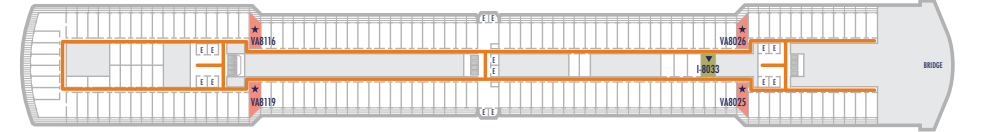

DECK A

DECK 1—MAIN DECK

DECK 2—LOWER PROMENADE DECK

DECK 3—PROMENADE DECK

DECK 4—UPPER PROMENADE DECK

DECK 5—VERANDAH DECK

ACCESSIBILITY KEY

- Accessible Restrooms
- Wheelchair Accessible Routes
- May require assistance with doors to access route
- Fully Accessible
- Fully Accessible with Single Side Approach
- Ambulatory Accessible
- Stairlift

For information regarding stateroom bedding configurations and accessibility features on our ships please visit the [Accessibility](#) section of our website.

DECK 6—UPPER VERANDAH DECK

DECK 7—ROTTERDAM DECK

DECK 8—NAVIGATION DECK

DECK 9—LIDO DECK

DECK 10—PANORAMA DECK

DECK 11—OBSERVATION DECK

DECK 12—SUN DECK