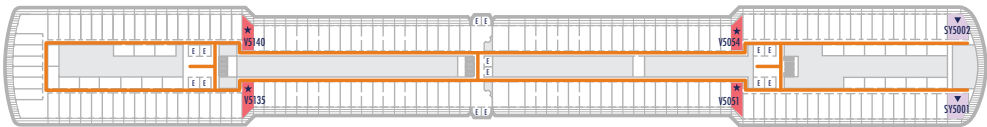

DECK A

DECK 1—MAIN DECK

DECK 2—LOWER PROMENADE DECK

DECK 3—PROMENADE DECK

DECK 4—UPPER PROMENADE DECK

DECK 5—VERANDAH DECK

ACCESSIBILITY KEY

- Accessible Restrooms
- Wheelchair Accessible Routes
- May require assistance with doors to access route
- Fully Accessible
- Fully Accessible with Single Side Approach
- Ambulatory Accessible
- Stairlift

For information regarding stateroom bedding configurations and accessibility features on our ships please visit the [Accessibility](#) section of our website.

DECK 6—UPPER VERANDAH DECK

DECK 7—ROTTERDAM DECK

DECK 8—NAVIGATION DECK

DECK 9—LIDO DECK

DECK 10—PANORAMA DECK

DECK 11—OBSERVATION DECK

DECK 12—SUN DECK