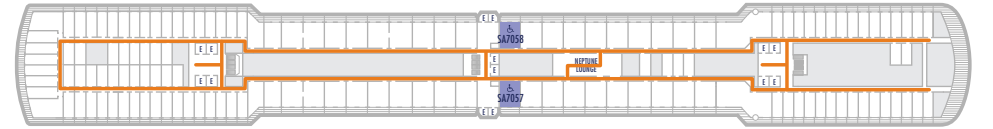

DECK A

DECK 1—MAIN DECK

DECK 2—LOWER PROMENADE DECK

DECK 3—PROMENADE DECK

DECK 4—UPPER PROMENADE DECK

DECK 5—VERANDAH DECK

ACCESSIBILITY KEY

- Accessible Restrooms
- Wheelchair Accessible Routes
- May require assistance with doors to access route
- Fully Accessible
- Fully Accessible with Single Side Approach
- Ambulatory Accessible
- Stairlift

For information regarding stateroom bedding configurations and accessibility features on our ships please visit the [Accessibility](#) section of our website.

DECK 6—UPPER VERANDAH DECK

DECK 7—ROTTERDAM DECK