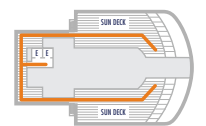

DECK 1—MAIN DECK

DECK 2—PLAZA DECK

DECK 3—PROMENADE DECK

DECK 4—BEETHOVEN DECK

DECK 5—GERSHWIN DECK

DECK 6—MOZART DECK

DECK 7—SCHUBERT DECK

DECK 8—NAVIGATION DECK

DECK 9—LIDO DECK

DECK 10—PANORAMA DECK

DECK 11—SUN DECK

DECK 12—OBSERVATION DECK

DECK 14—SKY DECK

ACCESSIBILITY KEY

- Accessible Restrooms
- May require assistance with doors to access route
- Fully Accessible
- Fully Accessible with Single Side Approach
- Ambulatory Accessible
- Wheelchair Accessible Routes
- Stairlift

For information regarding stateroom bedding configurations and accessibility features on our ships please visit the [Accessibility](#) section of our website.

- Sun Deck
- Lido Deck
- Schubert Deck
- Navigation Deck
- Gershwin Deck
- Promenade Deck
- Main Deck
- Sky Deck
- Observation Deck
- Panorama Deck
- Navigation Deck
- Mozart Deck
- Beethoven Deck
- Plaza Deck