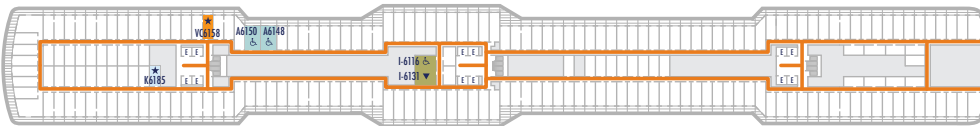

DECK 1—MAIN DECK

DECK 2—PLAZA DECK

DECK 3—PROMENADE DECK

DECK 4—BEETHOVEN DECK

DECK 5—GERSHWIN DECK

DECK 6—MOZART DECK

DECK 7—SCHUBERT DECK

DECK 8—NAVIGATION DECK

DECK 9—LIDO DECK

DECK 10—PANORAMA DECK

DECK 11—SUN DECK

DECK 12—OBSERVATION DECK

DECK 14—SKY DECK

ACCESSIBILITY KEY

- Accessible Restrooms
- May require assistance with doors to access route
- Fully Accessible
- Fully Accessible with Single Side Approach
- Ambulatory Accessible
- Wheelchair Accessible Routes
- Stairlift

For information regarding stateroom bedding configurations and accessibility features on our ships please visit the [Accessibility](#) section of our website.

- Sun Deck
- Lido Deck
- Schubert Deck
- Navigation Deck
- Gershwin Deck
- Promenade Deck
- Main Deck
- Sky Deck
- Observation Deck
- Panorama Deck
- Navigation Deck
- Mozart Deck
- Beethoven Deck
- Plaza Deck