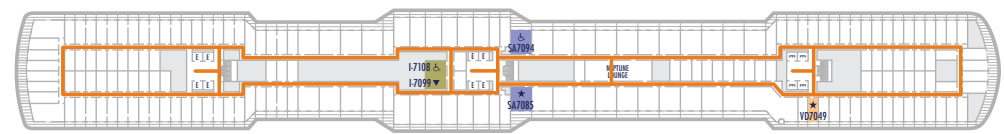

DECK 1—MAIN DECK

DECK 2—PLAZA DECK

DECK 3—PROMENADE DECK

DECK 4—BEETHOVEN DECK

DECK 5—GERSHWIN DECK

DECK 6—MOZART DECK

DECK 7—SCHUBERT DECK

DECK 8—NAVIGATION DECK

DECK 9—LIDO DECK

DECK 10—PANORAMA DECK

DECK 11—SUN DECK

DECK 12—OBSERVATION DECK

DECK 14—SKY DECK

ACCESSIBILITY KEY

- Accessible Restrooms
- May require assistance with doors to access route
- Fully Accessible
- Fully Accessible with Single Side Approach
- Ambulatory Accessible
- Wheelchair Accessible Routes
- Stairlift

For information regarding stateroom bedding configurations and accessibility features on our ships please visit the [Accessibility](#) section of our website.

- Sun Deck
- Lido Deck
- Schubert Deck
- Navigation Deck
- Gershwin Deck
- Promenade Deck
- Main Deck
- Sky Deck
- Observation Deck
- Panorama Deck
- Navigation Deck
- Mozart Deck
- Beethoven Deck
- Plaza Deck