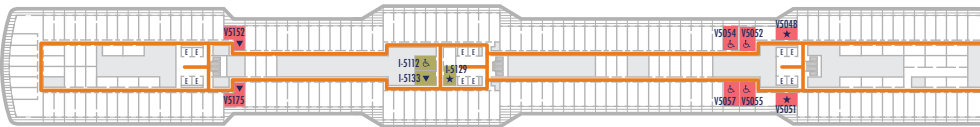

DECK 1—MAIN DECK

DECK 2—PLAZA DECK

DECK 3—PROMENADE DECK

DECK 4—BEETHOVEN DECK

DECK 5—GERSHWIN DECK

DECK 6—MOZART DECK

DECK 7—SCHUBERT DECK

DECK 8—NAVIGATION DECK

DECK 9—LIDO DECK

DECK 10—PANORAMA DECK

DECK 11—SUN DECK

DECK 12—OBSERVATION DECK

DECK 14—SKY DECK

ACCESSIBILITY KEY

- Accessible Restrooms
- May require assistance with doors to access route
- Fully Accessible
- Fully Accessible with Single Side Approach
- Ambulatory Accessible
- Wheelchair Accessible Routes
- Stairlift

For information regarding stateroom bedding configurations and accessibility features on our ships please visit the [Accessibility](#) section of our website.

- Sun Deck
- Lido Deck
- Schubert Deck
- Navigation Deck
- Gershwin Deck
- Promenade Deck
- Main Deck
- Sky Deck
- Observation Deck
- Panorama Deck
- Navigation Deck
- Mozart Deck
- Beethoven Deck
- Plaza Deck