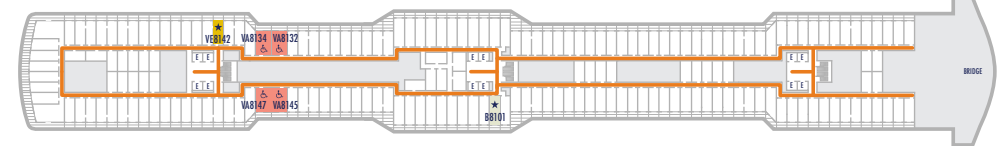

DECK 1—MAIN DECK

DECK 2—PLAZA DECK

DECK 3—PROMENADE DECK

DECK 4—BEETHOVEN DECK

DECK 5—GERSHWIN DECK

DECK 6—MOZART DECK

DECK 7—SCHUBERT DECK

DECK 8—NAVIGATION DECK

DECK 9—LIDO DECK

DECK 10—PANORAMA DECK

DECK 11—SUN DECK

DECK 12—OBSERVATION DECK

DECK 14—SKY DECK

ACCESSIBILITY KEY

- Accessible Restrooms
- May require assistance with doors to access route
- Fully Accessible
- Fully Accessible with Single Side Approach
- Ambulatory Accessible
- Wheelchair Accessible Routes
- Stairlift

For information regarding stateroom bedding configurations and accessibility features on our ships please visit the [Accessibility](#) section of our website.

- Sun Deck
- Lido Deck
- Schubert Deck
- Navigation Deck
- Gershwin Deck
- Promenade Deck
- Main Deck
- Sky Deck
- Observation Deck
- Panorama Deck
- Navigation Deck
- Mozart Deck
- Beethoven Deck
- Plaza Deck