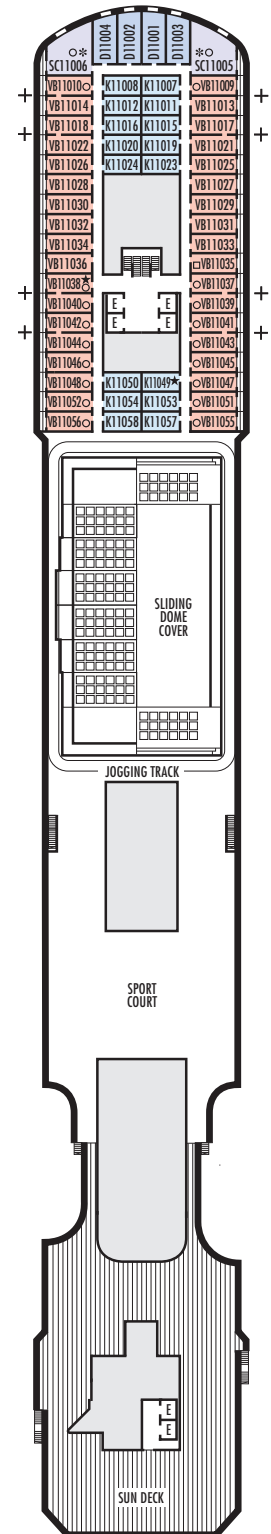

STATEROOM SYMBOL LEGEND

- Quad (2 lower beds, 1 sofa bed for 2 persons)
- Quad (2 lower beds, 1 sofa bed, 1 upper)
- ⊙ Triple (2 lower beds, 1 upper)
- Triple (2 lower beds, 1 sofa bed)
- ☞ Double (2 lower beds convertible to 1 king-size bed, no Murphy bed)
- △ Partially obstructed view
- + Connecting rooms
- Floor-to-ceiling windows
- Shower only
- ▮ Uncovered verandah
- Staterooms have solid steel verandah railings instead of clear-view Plexiglas® railings
- ❖ Suites have part solid steel, part clear-view Plexiglas® verandah railings

ACCESSIBILITY STATEROOM SYMBOL LEGEND

- ♿ **Fully Accessible:** Suites SA7094, A6150 & A6148 and staterooms VA8147, VA8145, V5055, V5054, V5052, VH4107 & VH4096 have a roll-in shower. Staterooms VA8134, VA8132, I-7108, I-6116, I-5112, V5057, C1134, C1123 & C1121 have a transfer shower.
- ▼ **Fully Accessible with Single Side Approach:** Stateroom I-7099, I-6131, V5175, V5152, VH4167, VH4146 & C1125 have a transfer shower. Stateroom I-5133 has a roll-in shower.
- ★ **Ambulatory Accessible:** Suites B8101 & SA7085 and staterooms K11049, VB11038, VQ10033, VE8142, VD7049, K6185, VC6158, I-5129, V5051, V5048, FB1172 & E1175 have a shower only with small step, step into bathroom, standard interior and exterior door size

For more information regarding accessibility features on our ships please visit the [Accessibility](#) section of our website.

Sun Deck