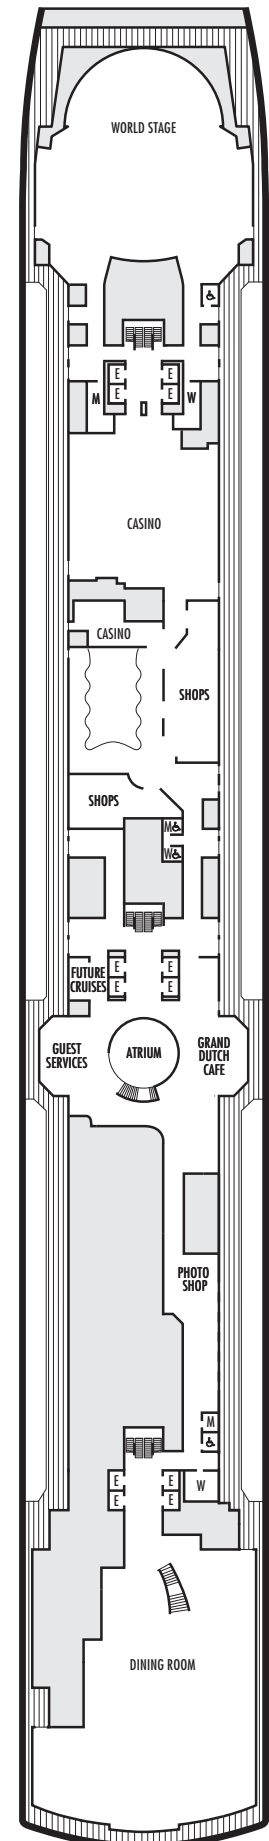

STATEROOM SYMBOL LEGEND

- Quad (2 lower beds, 1 sofa bed for 2 persons)
- Quad (2 lower beds, 1 sofa bed, 1 upper)
- ⊙ Triple (2 lower beds, 1 upper)
- Triple (2 lower beds, 1 sofa bed)
- ☞ Double (2 lower beds convertible to 1 king-size bed, no Murphy bed)
- △ Partially obstructed view
- + Connecting rooms
- Floor-to-ceiling windows
- Shower only
- ▮ Uncovered verandah
- Staterooms have solid steel verandah railings instead of clear-view Plexiglas® railings
- ❖ Suites have part solid steel, part clear-view Plexiglas® verandah railings

ACCESSIBILITY STATEROOM SYMBOL LEGEND

- ♿ **Fully Accessible:** Suites SA7094, A6150 & A6148 and staterooms VA8147, VA8145, V5055, V5054, V5052, VH4107 & VH4096 have a roll-in shower. Staterooms VA8134, VA8132, I-7108, I-6116, I-5112, V5057, C1134, C1123 & C1121 have a transfer shower.
- ▼ **Fully Accessible with Single Side Approach:** Stateroom I-7099, I-6131, V5175, V5152, VH4167, VH4146 & C1125 have a transfer shower. Stateroom I-5133 has a roll-in shower.
- ★ **Ambulatory Accessible:** Suites B8101 & SA7085 and staterooms K11049, VB11038, VQ10033, VE8142, VD7049, K6185, VC6158, I-5129, V5051, V5048, FB1172 & E1175 have a shower only with small step, step into bathroom, standard interior and exterior door size

For more information regarding accessibility features on our ships please visit the [Accessibility](#) section of our website.

Promenade Deck