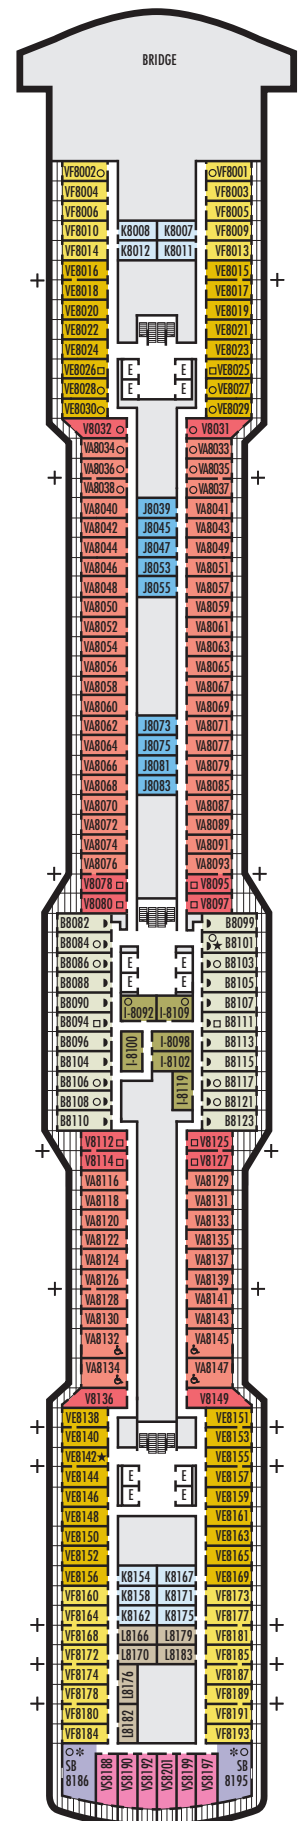

STATEROOM SYMBOL LEGEND

- Quad (2 lower beds, 1 sofa bed for 2 persons)
- Quad (2 lower beds, 1 sofa bed, 1 upper)
- ⊙ Triple (2 lower beds, 1 upper)
- Triple (2 lower beds, 1 sofa bed)
- ☞ Double (2 lower beds convertible to 1 king-size bed, no Murphy bed)
- △ Partially obstructed view
- + Connecting rooms
- Floor-to-ceiling windows
- Shower only
- ▷ Uncovered verandah
- Staterooms have solid steel verandah railings instead of clear-view Plexiglas® railings
- ❖ Suites have part solid steel, part clear-view Plexiglas® verandah railings

ACCESSIBILITY STATEROOM SYMBOL LEGEND

- ♿ **Fully Accessible:** Suites SA7094, A6150 & A6148 and staterooms VA8147, VA8145, V5055, V5054, V5052, VH4107 & VH4096 have a roll-in shower. Staterooms VA8134, VA8132, I-7108, I-6116, I-5112, V5057, C1134, C1123 & C1121 have a transfer shower.
- ▼ **Fully Accessible with Single Side Approach:** Stateroom I-7099, I-6131, V5175, V5152, VH4167, VH4146 & C1125 have a transfer shower. Stateroom I-5133 has a roll-in shower.
- ★ **Ambulatory Accessible:** Suites B8101 & SA7085 and staterooms K11049, VB11038, VQ10033, VE8142, VD7049, K6185, VC6158, I-5129, V5051, V5048, FB1172 & E1175 have a shower only with small step, step into bathroom, standard interior and exterior door size

For more information regarding accessibility features on our ships please visit the [Accessibility](#) section of our website.

Navigation Deck