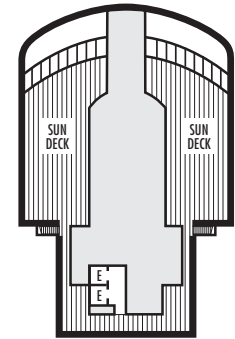

STATEROOM SYMBOL LEGEND

- Quad (2 lower beds, 1 sofa bed for 2 persons)
- Quad (2 lower beds, 1 sofa bed, 1 upper)
- ⊙ Triple (2 lower beds, 1 upper)
- Triple (2 lower beds, 1 sofa bed)
- ☞ Double (2 lower beds convertible to 1 king-size bed, no Murphy bed)
- △ Partially obstructed view
- + Connecting rooms
- Floor-to-ceiling windows
- Shower only
- ▮ Uncovered verandah
- Staterooms have solid steel verandah railings instead of clear-view Plexiglas® railings
- ❖ Suites have part solid steel, part clear-view Plexiglas® verandah railings

ACCESSIBILITY

STATEROOM SYMBOL LEGEND

- ♿ **Fully Accessible:** Suites SA7094, A6150 & A6148 and staterooms VA8147, VA8145, V5055, V5054, V5052, VH4107 & VH4096 have a roll-in shower. Staterooms VA8134, VA8132, I-7108, I-6116, I-5112, V5057, C1134, C1123 & C1121 have a transfer shower.
- ▼ **Fully Accessible with Single Side Approach:** Stateroom I-7099, I-6131, V5175, V5152, VH4167, VH4146 & C1125 have a transfer shower. Stateroom I-5133 has a roll-in shower.
- ★ **Ambulatory Accessible:** Suites B8101 & SA7085 and staterooms K11049, VB11038, VQ10033, VE8142, VD7049, K6185, VC6158, I-5129, V5051, V5048, FB1172 & E1175 have a shower only with small step, step into bathroom, standard interior and exterior door size

For more information regarding accessibility features on our ships please visit the [Accessibility](#) section of our website.

Sky Deck