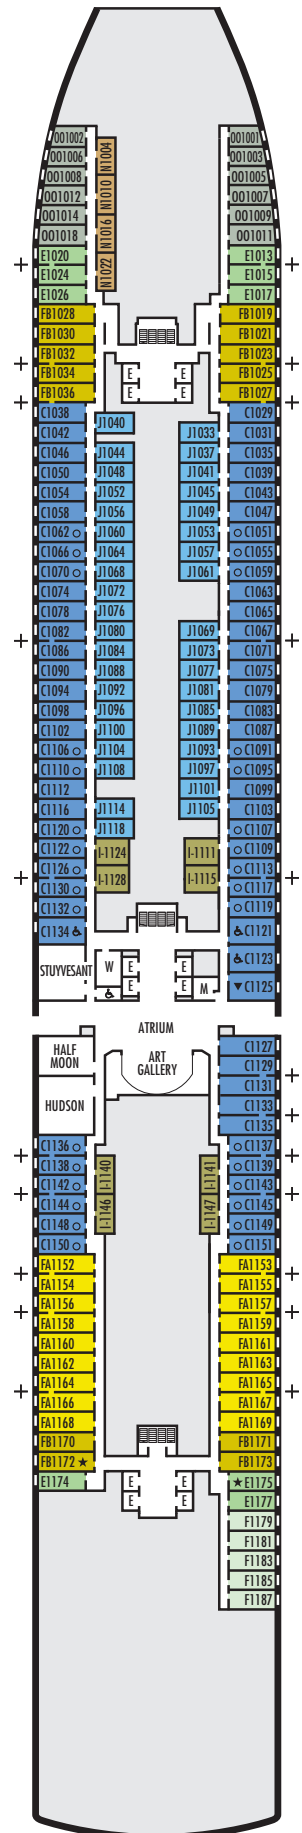

- Quad (2 lower beds, 1 sofa bed for 2 persons)
- Quad (2 lower beds, 1 sofa bed, 1 upper)
- ⊙ Triple (2 lower beds, 1 upper)
- Triple (2 lower beds, 1 sofa bed)
- ☞ Double (2 lower beds convertible to 1 king-size bed, no Murphy bed)
- △ Partially obstructed view
- + Connecting rooms
- Floor-to-ceiling windows
- Shower only
- ▷ Uncovered verandah
- Staterooms have solid steel verandah railings instead of clear-view Plexiglas® railings
- ❖ Suites have part solid steel, part clear-view Plexiglas® verandah railings

ACCESSIBILITY STATEROOM SYMBOL LEGEND

- ♿ **Fully Accessible:** Suites SA7094, A6150 & A6148 and staterooms VA8147, VA8145, V5055, V5054, V5052, VH4107 & VH4096 have a roll-in shower. Staterooms VA8134, VA8132, I-7108, I-6116, I-5112, V5057, C1134, C1123 & C1121 have a transfer shower.
- ▼ **Fully Accessible with Single Side Approach:** Stateroom I-7099, I-6131, V5175, V5152, VH4167, VH4146 & C1125 have a transfer shower. Stateroom I-5133 has a roll-in shower.
- ★ **Ambulatory Accessible:** Suites B8101 & SA7085 and staterooms K11049, VB11038, VQ10033, VE8142, VD7049, K6185, VC6158, I-5129, V5051, V5048, FB1172 & E1175 have a shower only with small step, step into bathroom, standard interior and exterior door size

For more information regarding accessibility features on our ships please visit the [Accessibility](#) section of our website.

DECK 1—MAIN DECK Staterooms 1001–1187

Main Deck