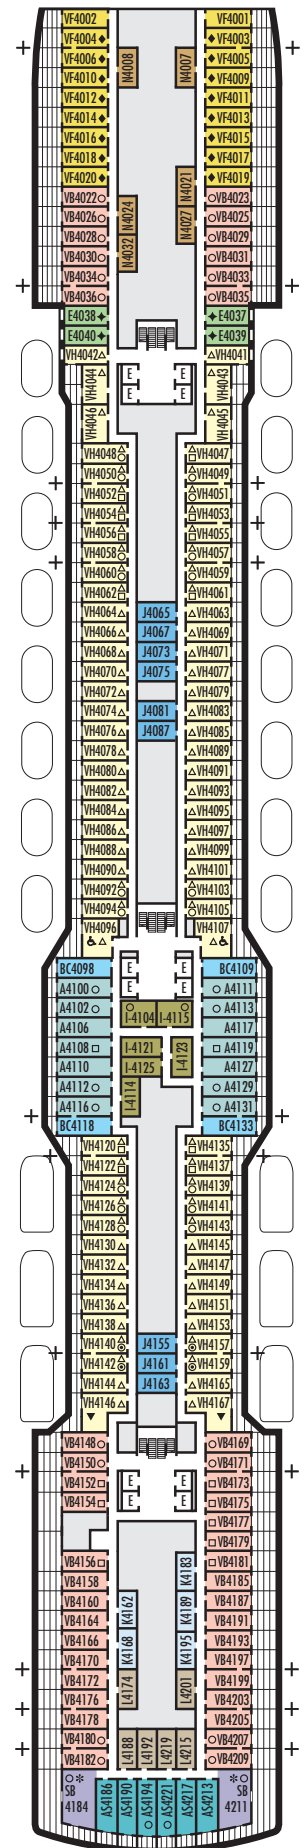

STATEROOM SYMBOL LEGEND

- Quad (2 lower beds, 1 sofa bed for 2 persons)
- Quad (2 lower beds, 1 sofa bed, 1 upper)
- ⊙ Triple (2 lower beds, 1 upper)
- Triple (2 lower beds, 1 sofa bed)
- ⊕ Double (2 lower beds convertible to 1 king-size bed, no Murphy bed)
- △ Partially obstructed view
- + Connecting rooms
- Floor-to-ceiling windows
- Shower only
- ▷ Uncovered verandah
- Staterooms have solid steel verandah railings instead of clear-view Plexiglas® railings
- ❖ Suites have part solid steel, part clear-view Plexiglas® verandah railings

ACCESSIBILITY STATEROOM SYMBOL LEGEND

- ♿ **Fully Accessible:** Suites SA7094, A6150 & A6148 and staterooms VA8147, VA8145, V5055, V5054, V5052, VH4107 & VH4096 have a roll-in shower. Staterooms VA8134, VA8132, I-7108, I-6116, I-5112, V5057, C1134, C1123 & C1121 have a transfer shower.
- ▼ **Fully Accessible with Single Side Approach:** Stateroom I-7099, I-6131, V5175, V5152, VH4167, VH4146 & C1125 have a transfer shower. Stateroom I-5133 has a roll-in shower.
- ★ **Ambulatory Accessible:** Suites B8101 & SA7085 and staterooms K11049, VB11038, VQ10033, VE8142, VD7049, K6185, VC6158, I-5129, V5051, V5048, FB1172 & E1175 have a shower only with small step, step into bathroom, standard interior and exterior door size

For more information regarding accessibility features on our ships please visit the [Accessibility](#) section of our website.