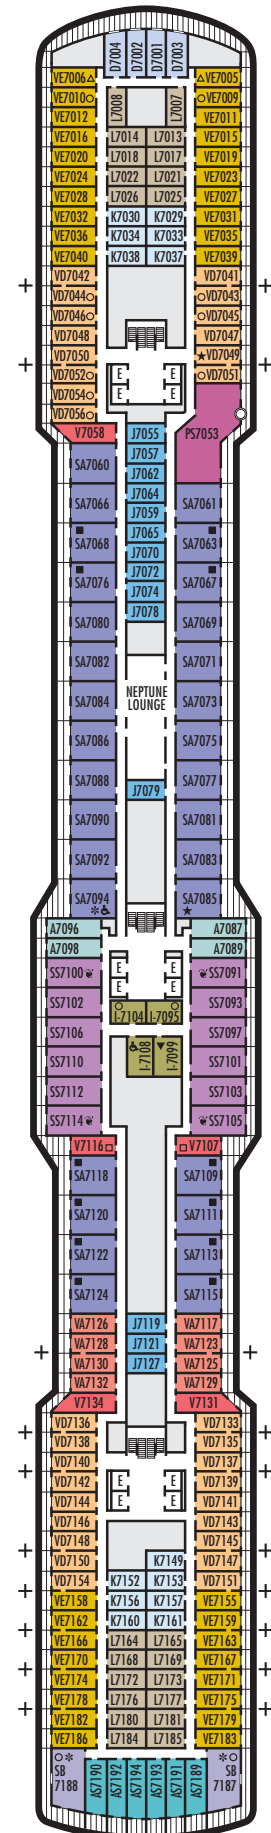

STATEROOM SYMBOL LEGEND

- Quad (2 lower beds, 1 sofa bed for 2 persons)
- Quad (2 lower beds, 1 sofa bed, 1 upper)
- ⊙ Triple (2 lower beds, 1 upper)
- Triple (2 lower beds, 1 sofa bed)
- ☞ Double (2 lower beds convertible to 1 king-size bed, no Murphy bed)
- △ Partially obstructed view
- + Connecting rooms
- Floor-to-ceiling windows
- Shower only
- Uncovered verandah
- Staterooms have solid steel verandah railings instead of clear-view Plexiglas® railings
- ♣ Suites have part solid steel, part clear-view Plexiglas® verandah railings

ACCESSIBILITY STATEROOM SYMBOL LEGEND

- ♿ **Fully Accessible:** Suites SA7094, A6150 & A6148 and staterooms VA8147, VA8145, V5055, V5054, V5052, VH4107 & VH4096 have a roll-in shower. Staterooms VA8134, VA8132, I-7108, I-6116, I-5112, V5057, C1134, C1123 & C1121 have a transfer shower.
- ▼ **Fully Accessible with Single Side Approach:** Stateroom I-7099, I-6131, V5175, V5152, VH4167, VH4146 & C1125 have a transfer shower. Stateroom I-5133 has a roll-in shower.
- ★ **Ambulatory Accessible:** Suites B8101 & SA7085 and staterooms K11049, VB11038, VQ10033, VE8142, VD7049, K6185, VC6158, I-5129, V5051, V5048, FB1172 & E1175 have a shower only with small step, step into bathroom, standard interior and exterior door size

For more information regarding accessibility features on our ships please visit the [Accessibility](#) section of our website.

Schubert Deck