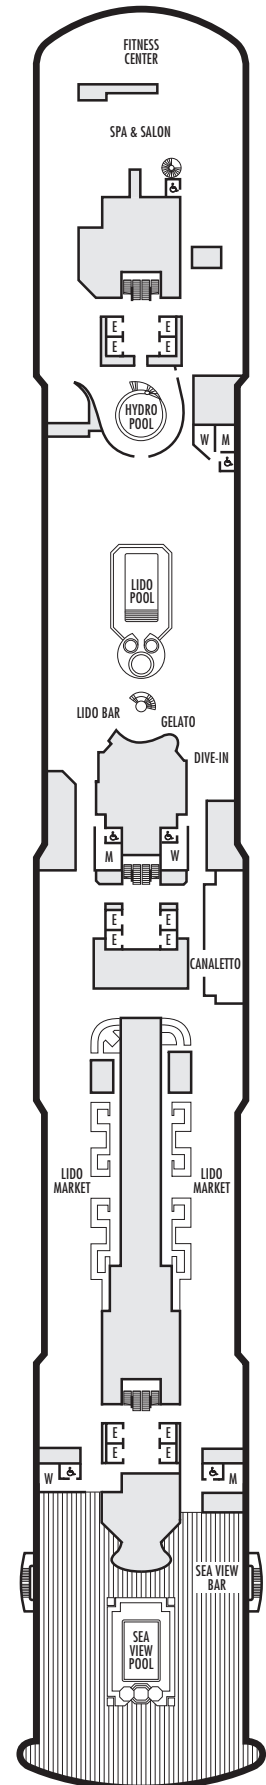

STATEROOM SYMBOL LEGEND

- Quad (2 lower beds, 1 sofa bed for 2 persons)
- Quad (2 lower beds, 1 sofa bed, 1 upper)
- ⊙ Triple (2 lower beds, 1 upper)
- Triple (2 lower beds, 1 sofa bed)
- ☞ Double (2 lower beds convertible to 1 king-size bed, no Murphy bed)
- △ Partially obstructed view
- + Connecting rooms
- Floor-to-ceiling windows
- Shower only
- ▮ Uncovered verandah
- Staterooms have solid steel verandah railings instead of clear-view Plexiglas® railings
- ❖ Suites have part solid steel, part clear-view Plexiglas® verandah railings

ACCESSIBILITY STATEROOM SYMBOL LEGEND

- ♿ **Fully Accessible:** Suites SA7094, A6150 & A6148 and staterooms VA8147, VA8145, V5055, V5054, V5052, VH4107 & VH4096 have a roll-in shower. Staterooms VA8134, VA8132, I-7108, I-6116, I-5112, V5057, C1134, C1123 & C1121 have a transfer shower.
- ▼ **Fully Accessible with Single Side Approach:** Stateroom I-7099, I-6131, V5175, V5152, VH4167, VH4146 & C1125 have a transfer shower. Stateroom I-5133 has a roll-in shower.
- ★ **Ambulatory Accessible:** Suites B8101 & SA7085 and staterooms K11049, VB11038, VQ10033, VE8142, VD7049, K6185, VC6158, I-5129, V5051, V5048, FB1172 & E1175 have a shower only with small step, step into bathroom, standard interior and exterior door size

For more information regarding accessibility features on our ships please visit the [Accessibility](#) section of our website.

Lido Deck