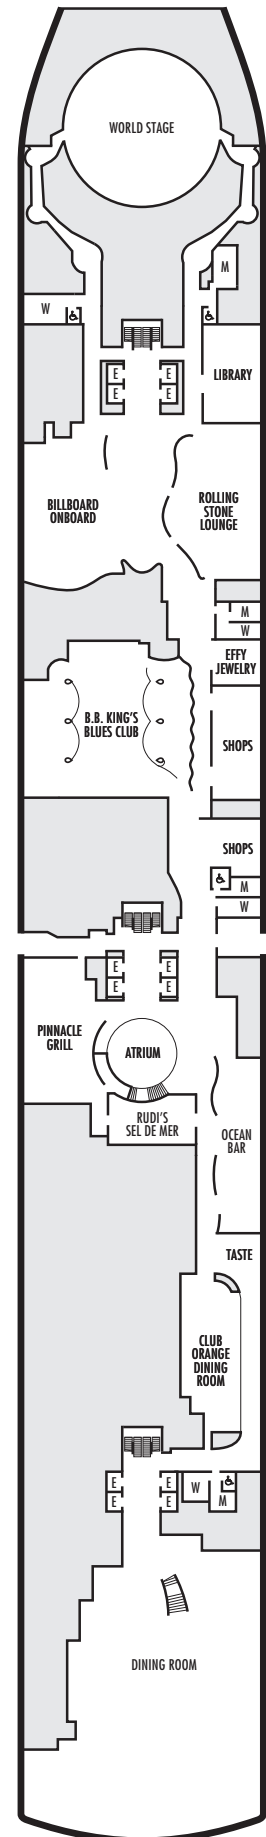

STATEROOM SYMBOL LEGEND

- Quad (2 lower beds, 1 sofa bed for 2 persons)
- Quad (2 lower beds, 1 sofa bed, 1 upper)
- ⊙ Triple (2 lower beds, 1 upper)
- Triple (2 lower beds, 1 sofa bed)
- ☞ Double (2 lower beds convertible to 1 king-size bed, no Murphy bed)
- △ Partially obstructed view
- + Connecting rooms
- Floor-to-ceiling windows
- Shower only
- ▮ Uncovered verandah
- Staterooms have solid steel verandah railings instead of clear-view Plexiglas® railings
- ❖ Suites have part solid steel, part clear-view Plexiglas® verandah railings

ACCESSIBILITY STATEROOM SYMBOL LEGEND

- ♿ **Fully Accessible:** Suites SA7094, A6150 & A6148 and staterooms VA8147, VA8145, V5055, V5054, V5052, VH4107 & VH4096 have a roll-in shower. Staterooms VA8134, VA8132, I-7108, I-6116, I-5112, V5057, C1134, C1123 & C1121 have a transfer shower.
- ▼ **Fully Accessible with Single Side Approach:** Stateroom I-7099, I-6131, V5175, V5152, VH4167, VH4146 & C1125 have a transfer shower. Stateroom I-5133 has a roll-in shower.
- ★ **Ambulatory Accessible:** Suites B8101 & SA7085 and staterooms K11049, VB11038, VQ10033, VE8142, VD7049, K6185, VC6158, I-5129, V5051, V5048, FB1172 & E1175 have a shower only with small step, step into bathroom, standard interior and exterior door size

For more information regarding accessibility features on our ships please visit the [Accessibility](#) section of our website.

Plaza Deck