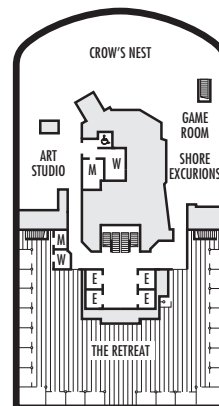

STATEROOM SYMBOL LEGEND

- Quad (2 lower beds, 1 sofa bed for 2 persons)
- Quad (2 lower beds, 1 sofa bed, 1 upper)
- ⊙ Triple (2 lower beds, 1 upper)
- Triple (2 lower beds, 1 sofa bed)
- ☞ Double (2 lower beds convertible to 1 king-size bed, no Murphy bed)
- △ Partially obstructed view
- + Connecting rooms
- Floor-to-ceiling windows
- Shower only
- ▮ Uncovered verandah
- Staterooms have solid steel verandah railings instead of clear-view Plexiglas® railings
- ❖ Suites have part solid steel, part clear-view Plexiglas® verandah railings

ACCESSIBILITY STATEROOM SYMBOL LEGEND

- ♿ **Fully Accessible:** Suites SA7094, A6150 & A6148 and staterooms VA8147, VA8145, V5055, V5054, V5052, VH4107 & VH4096 have a roll-in shower. Staterooms VA8134, VA8132, I-7108, I-6116, I-5112, V5057, C1134, C1123 & C1121 have a transfer shower.
- ▼ **Fully Accessible with Single Side Approach:** Stateroom I-7099, I-6131, V5175, V5152, VH4167, VH4146 & C1125 have a transfer shower. Stateroom I-5133 has a roll-in shower.
- ★ **Ambulatory Accessible:** Suites B8101 & SA7085 and staterooms K11049, VB11038, VQ10033, VE8142, VD7049, K6185, VC6158, I-5129, V5051, V5048, FB1172 & E1175 have a shower only with small step, step into bathroom, standard interior and exterior door size

For more information regarding accessibility features on our ships please visit the [Accessibility](#) section of our website.

Observation Deck