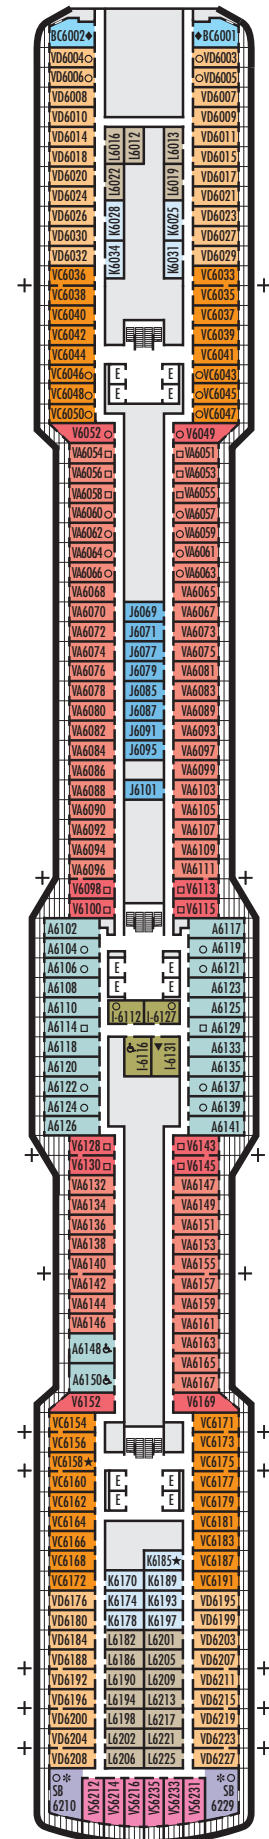

STATEROOM SYMBOL LEGEND

- Quad (2 lower beds, 1 sofa bed for 2 persons)
- Quad (2 lower beds, 1 sofa bed, 1 upper)
- ⊙ Triple (2 lower beds, 1 upper)
- Triple (2 lower beds, 1 sofa bed)
- ☞ Double (2 lower beds convertible to 1 king-size bed, no Murphy bed)
- △ Partially obstructed view
- + Connecting rooms
- Floor-to-ceiling windows
- Shower only
- ▷ Uncovered verandah
- Staterooms have solid steel verandah railings instead of clear-view Plexiglas® railings
- ❖ Suites have part solid steel, part clear-view Plexiglas® verandah railings

ACCESSIBILITY STATEROOM SYMBOL LEGEND

- ♿ **Fully Accessible:** Suites SA7094, A6150 & A6148 and staterooms VA8147, VA8145, V5055, V5054, V5052, VH4107 & VH4096 have a roll-in shower. Staterooms VA8134, VA8132, I-7108, I-6116, I-5112, V5057, C1134, C1123 & C1121 have a transfer shower.
- ▼ **Fully Accessible with Single Side Approach:** Stateroom I-7099, I-6131, V5175, V5152, VH4167, VH4146 & C1125 have a transfer shower. Stateroom I-5133 has a roll-in shower.
- ★ **Ambulatory Accessible:** Suites B8101 & SA7085 and staterooms K11049, VB11038, VQ10033, VE8142, VD7049, K6185, VC6158, I-5129, V5051, V5048, FB1172 & E1175 have a shower only with small step, step into bathroom, standard interior and exterior door size

For more information regarding accessibility features on our ships please visit the [Accessibility](#) section of our website.

Mozart Deck