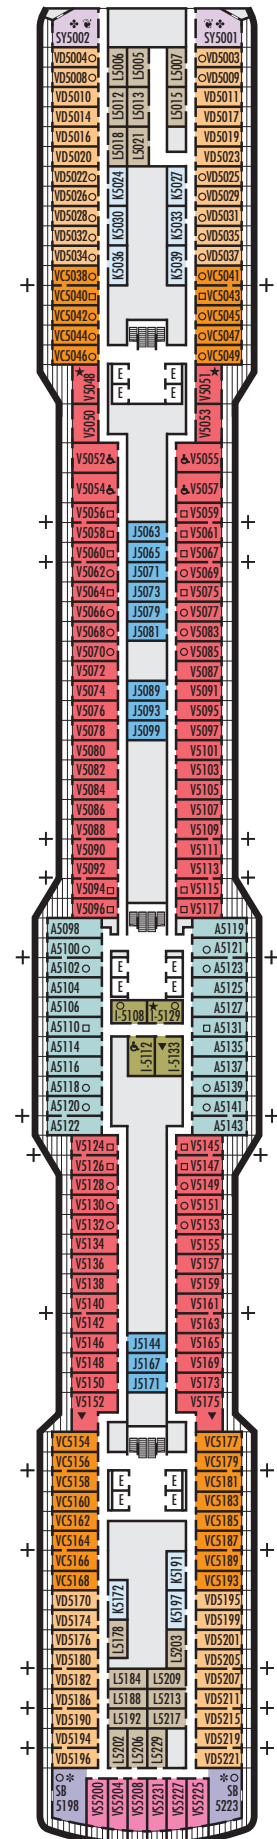

STATEROOM SYMBOL LEGEND

- Quad (2 lower beds, 1 sofa bed for 2 persons)
- Quad (2 lower beds, 1 sofa bed, 1 upper)
- ⊙ Triple (2 lower beds, 1 upper)
- Triple (2 lower beds, 1 sofa bed)
- ☞ Double (2 lower beds convertible to 1 king-size bed, no Murphy bed)
- △ Partially obstructed view
- + Connecting rooms
- Floor-to-ceiling windows
- Shower only
- ▷ Uncovered verandah
- Staterooms have solid steel verandah railings instead of clear-view Plexiglas® railings
- ❖ Suites have part solid steel, part clear-view Plexiglas® verandah railings

ACCESSIBILITY STATEROOM SYMBOL LEGEND

- ♿ **Fully Accessible:** Suites SA7094, A6150 & A6148 and staterooms VA8147, VA8145, V5055, V5054, V5052, VH4107 & VH4096 have a roll-in shower. Staterooms VA8134, VA8132, I-7108, I-6116, I-5112, V5057, C1134, C1123 & C1121 have a transfer shower.
- ▼ **Fully Accessible with Single Side Approach:** Stateroom I-7099, I-6131, V5175, V5152, VH4167, VH4146 & C1125 have a transfer shower. Stateroom I-5133 has a roll-in shower.
- ★ **Ambulatory Accessible:** Suites B8101 & SA7085 and staterooms K11049, VB11038, VQ10033, VE8142, VD7049, K6185, VC6158, I-5129, V5051, V5048, FB1172 & E1175 have a shower only with small step, step into bathroom, standard interior and exterior door size

For more information regarding accessibility features on our ships please visit the [Accessibility](#) section of our website.

Gershwin Deck