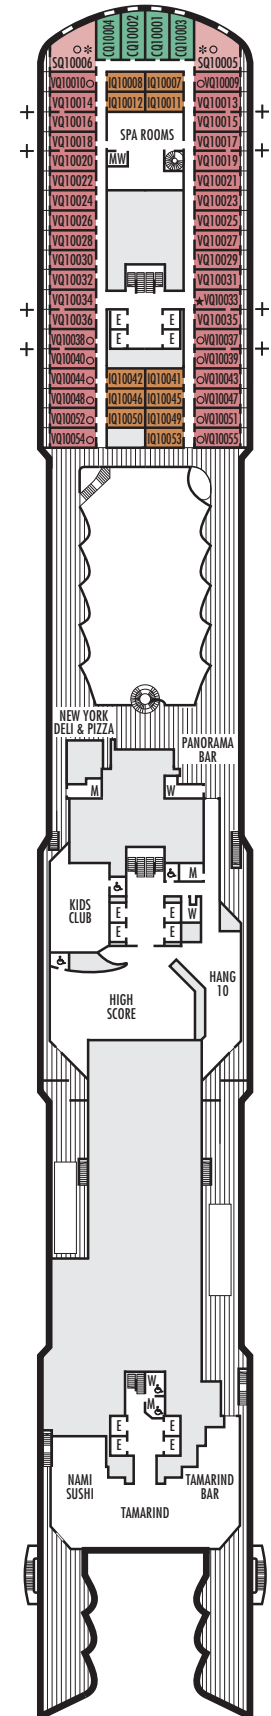

STATEROOM SYMBOL LEGEND

- Quad (2 lower beds, 1 sofa bed for 2 persons)
- Quad (2 lower beds, 1 sofa bed, 1 upper)
- ⊙ Triple (2 lower beds, 1 upper)
- Triple (2 lower beds, 1 sofa bed)
- ☞ Double (2 lower beds convertible to 1 king-size bed, no Murphy bed)
- △ Partially obstructed view
- + Connecting rooms
- Floor-to-ceiling windows
- Shower only
- ▷ Uncovered verandah
- Staterooms have solid steel verandah railings instead of clear-view Plexiglas® railings
- ❖ Suites have part solid steel, part clear-view Plexiglas® verandah railings

ACCESSIBILITY STATEROOM SYMBOL LEGEND

- ♿ **Fully Accessible:** Suites SA7094, A6150 & A6148 and staterooms VA8147, VA8145, V5055, V5054, V5052, VH4107 & VH4096 have a roll-in shower. Staterooms VA8134, VA8132, I-7108, I-6116, I-5112, V5057, C1134, C1123 & C1121 have a transfer shower.
- ▼ **Fully Accessible with Single Side Approach:** Stateroom I-7099, I-6131, V5175, V5152, VH4167, VH4146 & C1125 have a transfer shower. Stateroom I-5133 has a roll-in shower.
- ★ **Ambulatory Accessible:** Suites B8101 & SA7085 and staterooms K11049, VB11038, VQ10033, VE8142, VD7049, K6185, VC6158, I-5129, V5051, V5048, FB1172 & E1175 have a shower only with small step, step into bathroom, standard interior and exterior door size

For more information regarding accessibility features on our ships please visit the [Accessibility](#) section of our website.

Panorama Deck