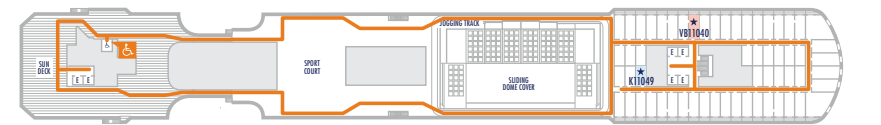

DECK 11—SUN DECK

DECK 12—OBSERVATION DECK

ACCESSIBILITY KEY

- Accessible Restrooms
- Wheelchair Accessible Routes
- May require assistance with doors to access route
- Fully Accessible
- Ambulatory Accessible

For information regarding stateroom bedding configurations and accessibility features on our ships please visit the [Accessibility](#) section of our website.