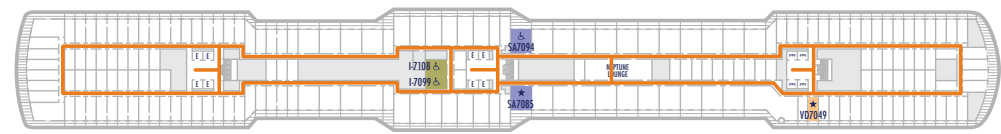

DECK 7—SCHUBERT DECK