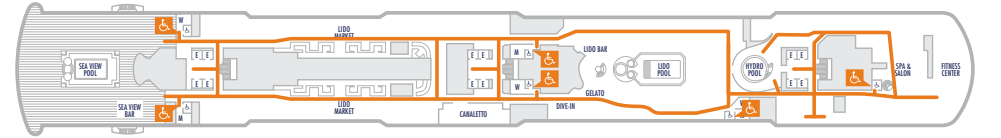

DECK 9—LIDO DECK