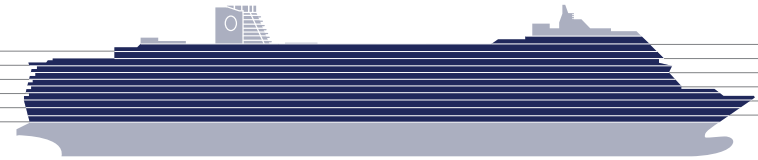

- Observation Deck
- Panorama Deck
- Navigation Deck
- Mozart Deck
- Beethoven Deck
- Plaza Deck