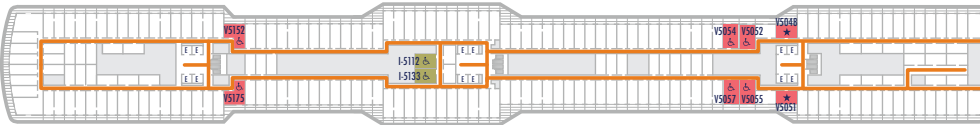

DECK 5—GERSHWIN DECK