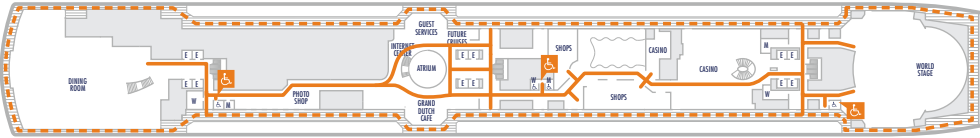

DECK 3—PROMENADE DECK