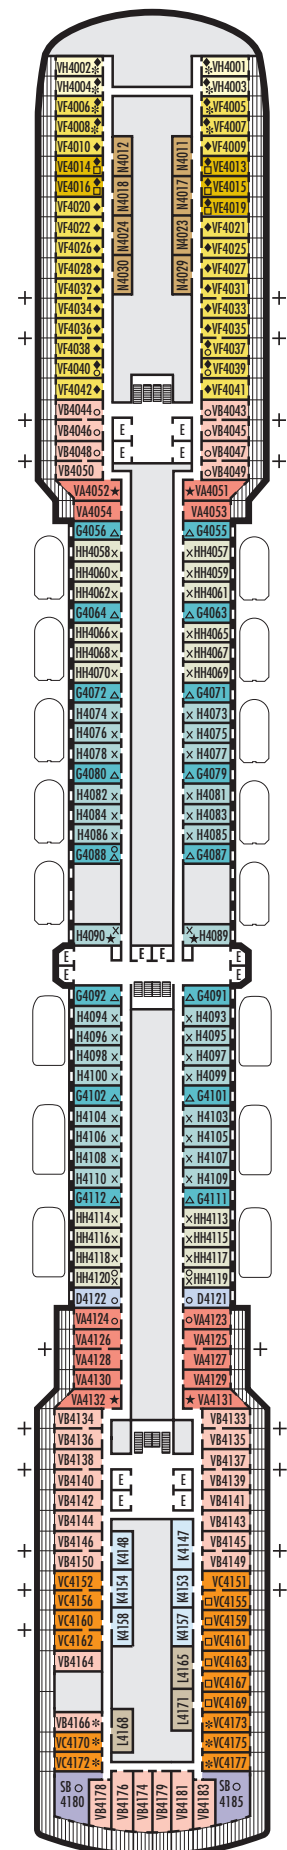

For more information regarding accessibility features on our ships please visit the [Accessibility](#) section of our website.