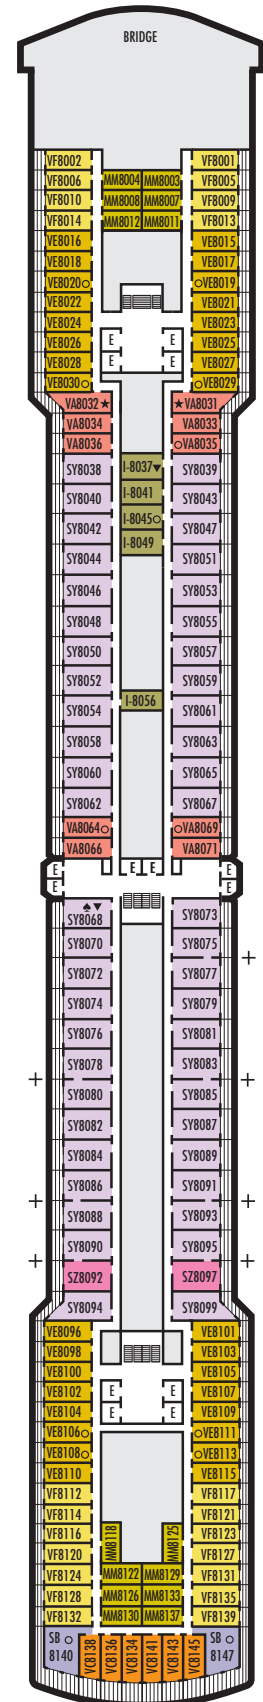

For more information regarding accessibility features on our ships please visit the [Accessibility](#) section of our website.