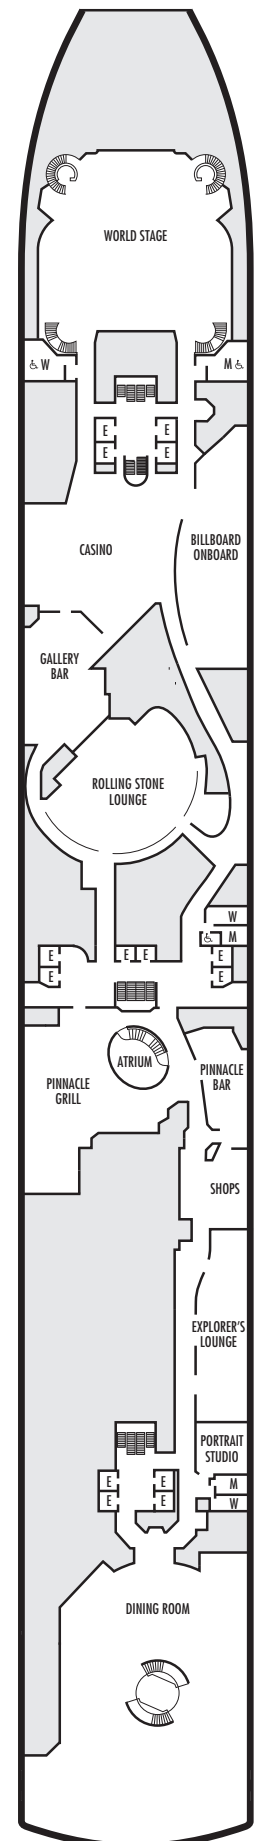

For more information regarding accessibility features on our ships please visit the [Accessibility](#) section of our website.

Lower Promenade Deck