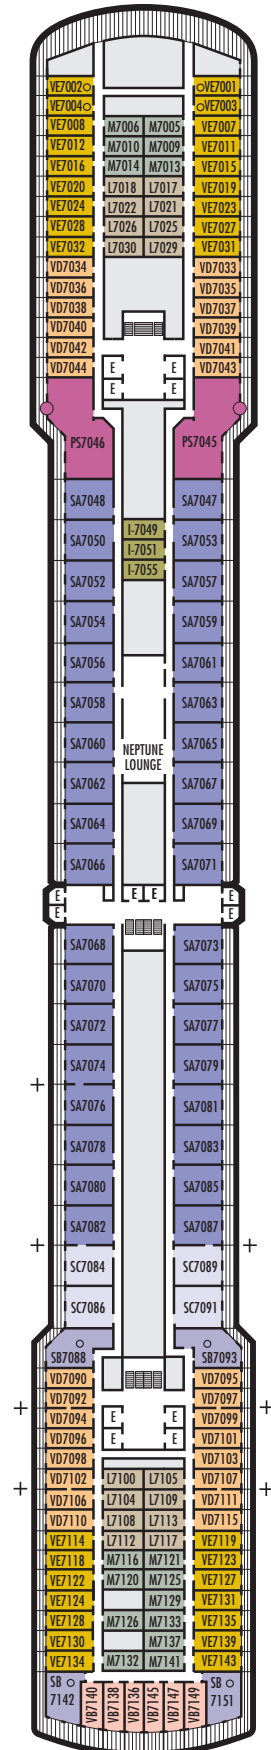

For more information regarding accessibility features on our ships please visit the [Accessibility](#) section of our website.

Rotterdam Deck