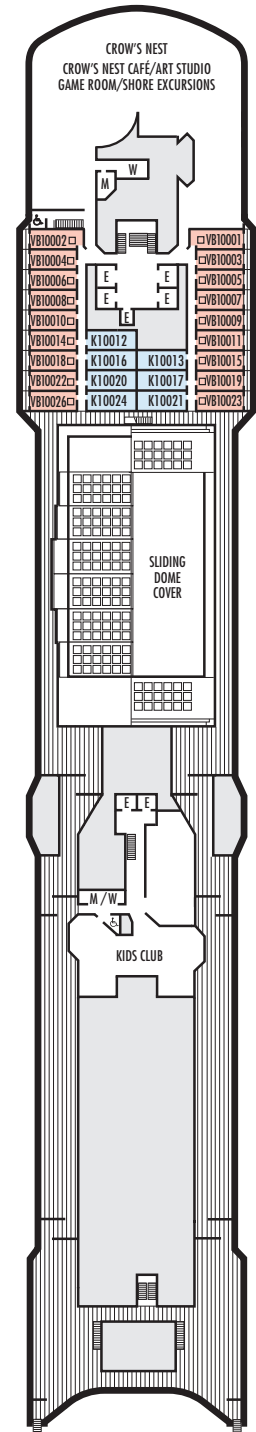

For more information regarding accessibility features on our ships please visit the [Accessibility](#) section of our website.

Observation Deck