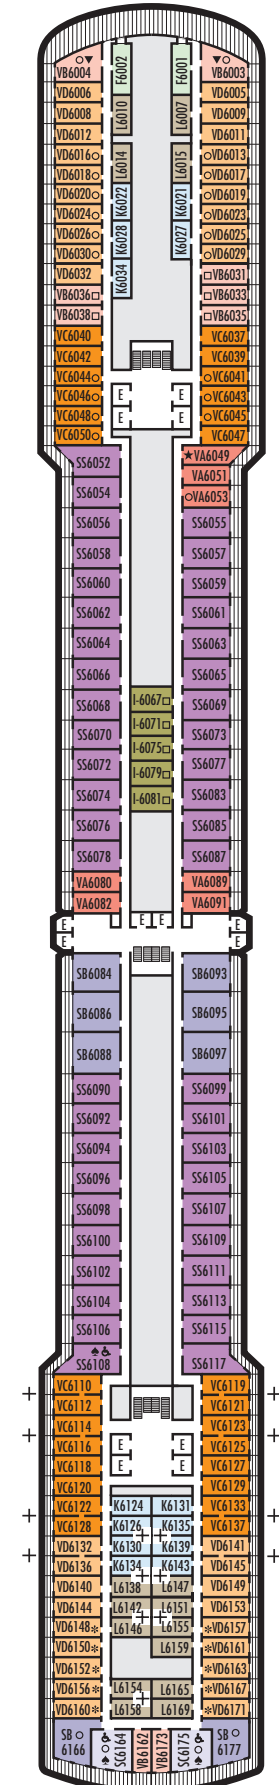

For more information regarding accessibility features on our ships please visit the [Accessibility](#) section of our website.