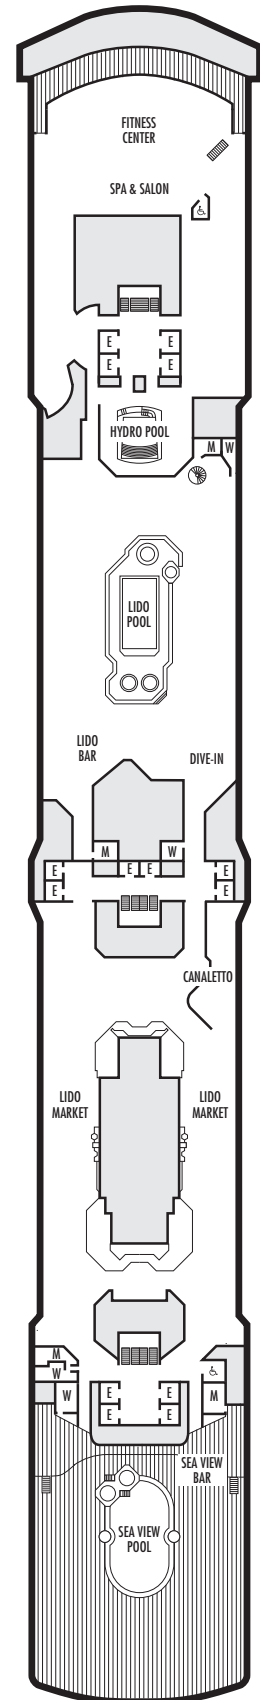

For more information regarding accessibility features on our ships please visit the [Accessibility](#) section of our website.

Lido Deck