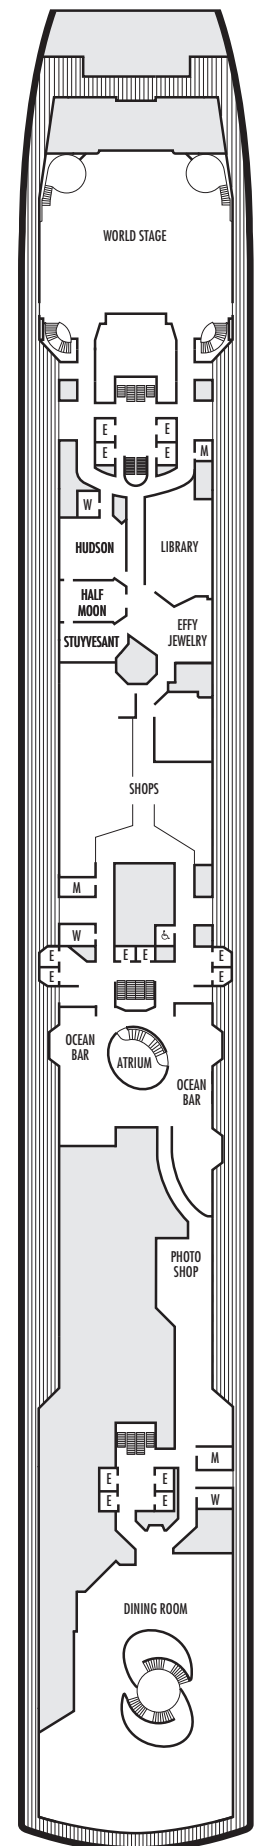

For more information regarding accessibility features on our ships please visit the [Accessibility](#) section of our website.

Promenade Deck