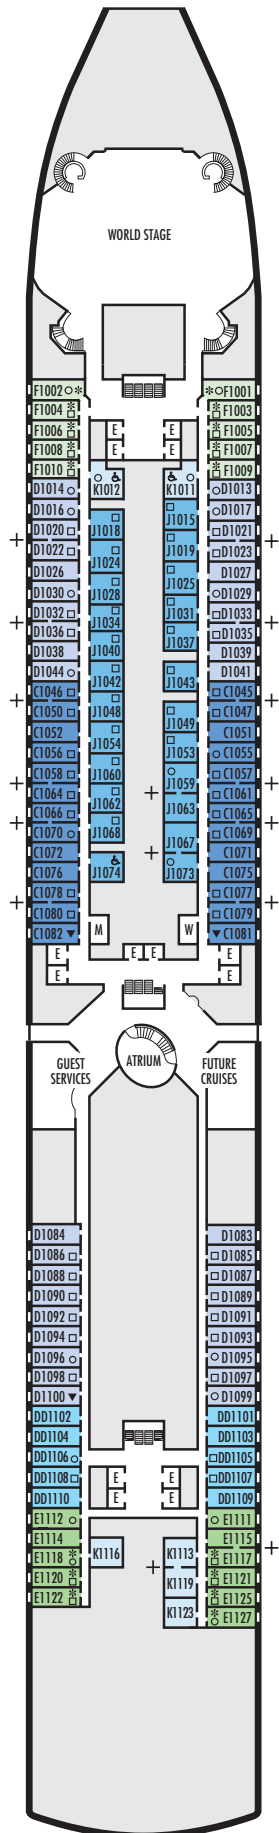

For more information regarding accessibility features on our ships please visit the [Accessibility](#) section of our website.

DECK 1—MAIN DECK Staterooms 1001–1127

Main Deck