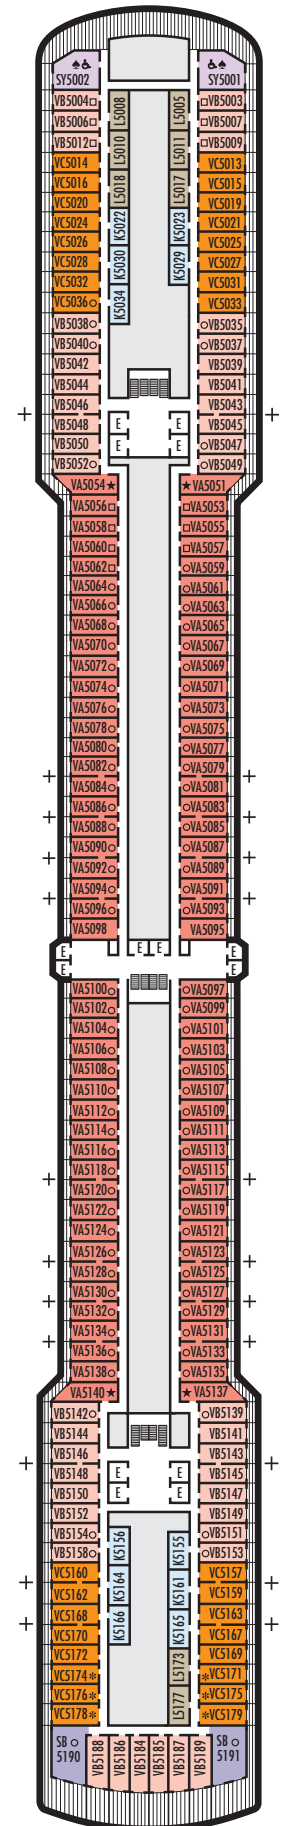

For more information regarding accessibility features on our ships please visit the [Accessibility](#) section of our website.

Verandah Deck