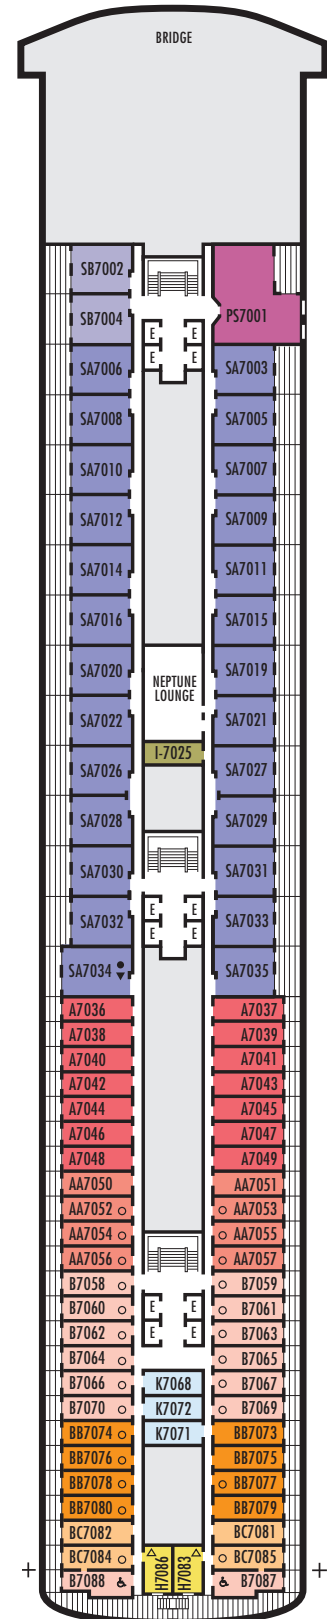

For more information regarding accessibility features on our ships please visit the [Accessibility](#) section of our website.

VERANDAH SUITES

PS
Pinnacle Suite: Bedroom with 1 king-size bed, oversize whirlpool bath & shower, living room, dining room, dressing room, private verandah, pantry, 1 sofa bed for 2 persons, mini-bar, refrigerator, guest toilet, floor-to-ceiling windows. Approximately 1,296 sq. ft. including verandah.

SA SB
Neptune Suites: 2 lower beds convertible to 1 king-size bed, whirlpool bath & shower, large sitting area, dressing room, private verandah, 1 sofa bed for 2 persons, mini-bar, refrigerator, floor-to-ceiling windows. Approximately 558–566 sq. ft. including verandah.

A AA B BB BC
Vista Suites: 2 lower beds convertible to 1 queen-size bed, 1 sofa bed, whirlpool bath & shower, sitting area, private verandah, mini-bar, refrigerator, floor-to-ceiling windows. Approximately 297–379 sq. ft. including verandah.

OCEAN-VIEW STATEROOMS

H
Large: 2 lower beds convertible to 1 queen-size bed, shower. All H-category staterooms have partial sea views. Approximately 140–319 sq. ft.

INTERIOR STATEROOMS

K
Large: 2 lower beds convertible to 1 queen-size bed, shower. Approximately 182–293 sq. ft.