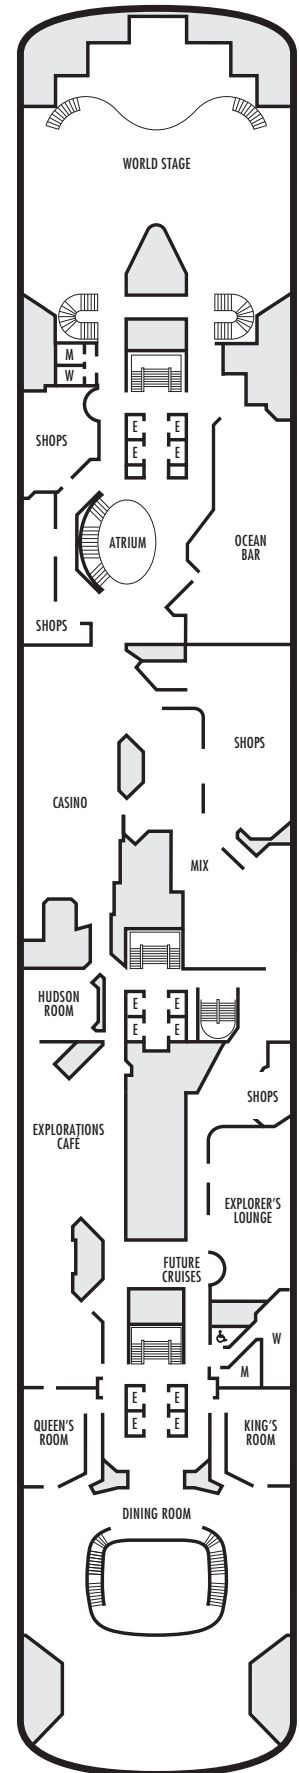

VOLENDAM

DECK PLANS & STATEROOMS

The deck plans are color-coded by category of stateroom, and the category letter precedes the stateroom number in each room. All staterooms are equipped with flat-panel television, DVD player, telephone and multichannel music.

Important Note: Not all staterooms within each category have the same furniture configuration and/or facilities. Appropriate symbols within the rooms on the deck plans describe differences from the stateroom descriptions below.

All information is subject to change.

STATEROOM SYMBOL LEGEND

- Quad (2 lower beds, 1 sofa bed, 1 upper)
- Triple (2 lower beds, 1 sofa bed)
- ☆ 2 lower beds not convertible to a queen-size
- △ Partial sea view
- X Fully obstructed view
- Bathtub & shower
- + Connecting rooms
- These staterooms have portholes instead of windows

ACCESSIBILITY STATEROOM SYMBOL LEGEND

- ♿ **Fully Accessible:** Suites B7088, B7087, B6228 & B6225 and stateroom EE3429 have a roll-in shower only
- ▼ **Fully Accessible with Single Side Approach:** Suite SA7034 has a bathtub & roll-in shower. Staterooms DA6104, G1805 & G1804 have a roll-in shower only.
- ★ **Ambulatory Accessible:** Staterooms EE3396, EE3391, HH3431, HH3430, E2702, L2700, J2555, J2554, G2500, FF1964, FF1955, G1807 & G1806 have a shower with no threshold

For more information regarding accessibility features on our ships please visit the [Accessibility](#) section of our website.

Upper Promenade Deck