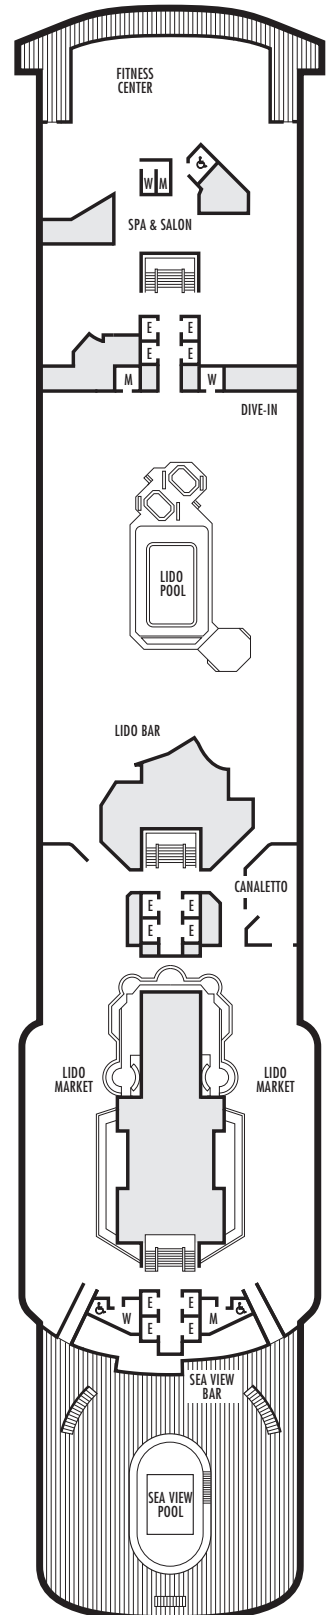

VOLENDAM

DECK PLANS & STATEROOMS

The deck plans are color-coded by category of stateroom, and the category letter precedes the stateroom number in each room. All staterooms are equipped with flat-panel television, DVD player, telephone and multichannel music.

Important Note: Not all staterooms within each category have the same furniture configuration and/or facilities. Appropriate symbols within the rooms on the deck plans describe differences from the stateroom descriptions below.

All information is subject to change.

STATEROOM SYMBOL LEGEND

- Quad (2 lower beds, 1 sofa bed, 1 upper)
- Triple (2 lower beds, 1 sofa bed)
- ☆ 2 lower beds not convertible to a queen-size
- △ Partial sea view
- X Fully obstructed view
- Bathtub & shower
- + Connecting rooms
- These staterooms have portholes instead of windows

ACCESSIBILITY STATEROOM SYMBOL LEGEND

- ♿ **Fully Accessible:** Suites B7088, B7087, B6228 & B6225 and stateroom EE3429 have a roll-in shower only
- ▼ **Fully Accessible with Single Side Approach:** Suite SA7034 has a bathtub & roll-in shower. Staterooms DA6104, G1805 & G1804 have a roll-in shower only.
- ★ **Ambulatory Accessible:** Staterooms EE3396, EE3391, HH3431, HH3430, E2702, L2700, J2555, J2554, G2500, FF1964, FF1955, G1807 & G1806 have a shower with no threshold

For more information regarding accessibility features on our ships please visit the [Accessibility](#) section of our website.

Lido Deck