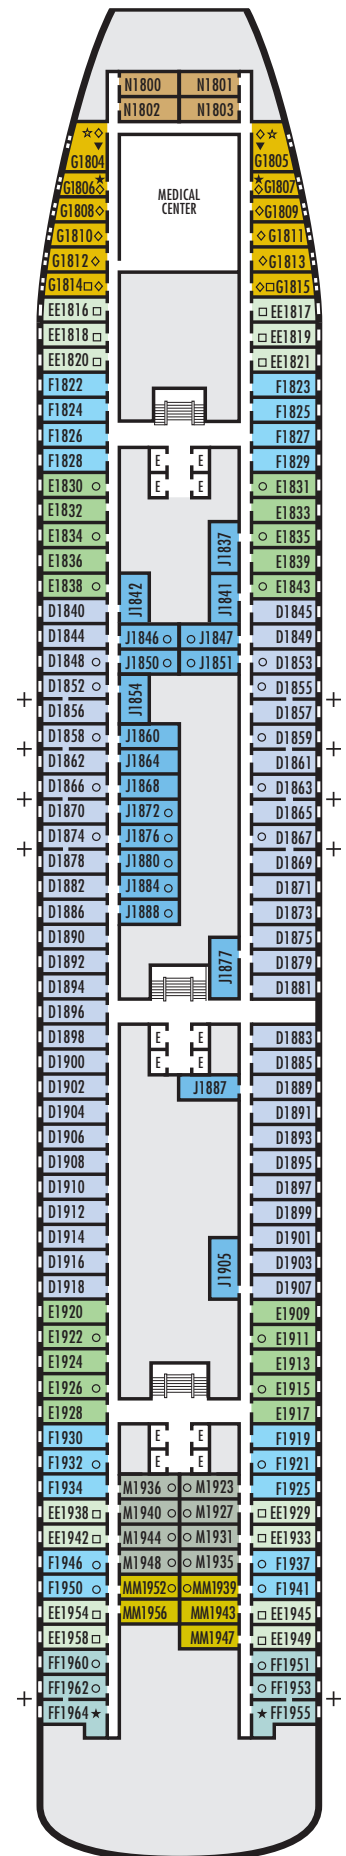

All information is subject to change.

STATEROOM SYMBOL LEGEND

- Quad (2 lower beds, 1 sofa bed, 1 upper)
- Triple (2 lower beds, 1 sofa bed)
- ☆ 2 lower beds not convertible to a queen-size
- △ Partial sea view
- X Fully obstructed view
- Bathtub & shower
- + Connecting rooms
- These staterooms have portholes instead of windows

ACCESSIBILITY STATEROOM SYMBOL LEGEND

- ♿ **Fully Accessible:** Suites B7088, B7087, B6228 & B6225 and stateroom EE3429 have a roll-in shower only
- ▼ **Fully Accessible with Single Side Approach:** Suite SA7034 has a bathtub & roll-in shower. Staterooms DA6104, G1805 & G1804 have a roll-in shower only.
- ★ **Ambulatory Accessible:** Staterooms EE3396, EE3391, HH3431, HH3430, E2702, L2700, J2555, J2554, G2500, FF1964, FF1955, G1807 & G1806 have a shower with no threshold

For more information regarding accessibility features on our ships please visit the [Accessibility](#) section of our website.

OCEAN-VIEW STATEROOMS

- D E EE F FF

Large: 2 lower beds convertible to 1 queen-size bed, shower. Approximately 140–319 sq. ft.

G

Large: 2 lower beds convertible to 1 queen-size bed, shower. All G-category staterooms have portholes. Approximately 140–319 sq. ft.

INTERIOR STATEROOMS

- J M MM N

Large: 2 lower beds convertible to 1 queen-size bed, shower. Approximately 182–293 sq. ft.

DECK 1—DOLPHIN DECK

Staterooms 1800–1964

Dolphin Deck