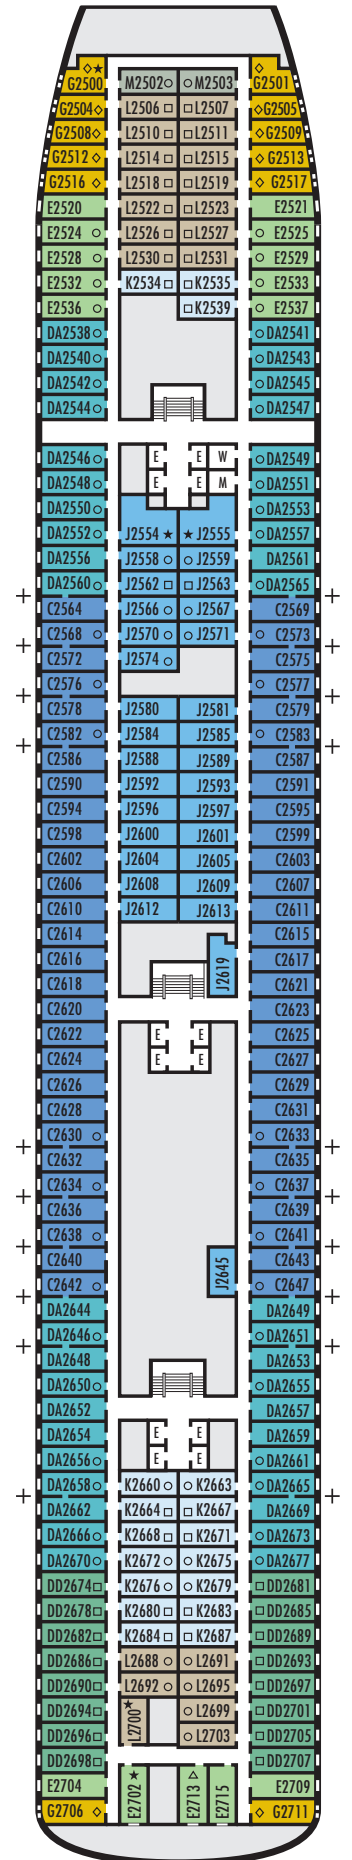

For more information regarding accessibility features on our ships please visit the [Accessibility](#) section of our website.

OCEAN-VIEW STATEROOMS

- D E EE F FF

Large: 2 lower beds convertible to 1 queen-size bed, shower. Approximately 140–319 sq. ft.

G

Large: 2 lower beds convertible to 1 queen-size bed, shower. All G-category staterooms have portholes. Approximately 140–319 sq. ft.

INTERIOR STATEROOMS

- J M MM N

Large: 2 lower beds convertible to 1 queen-size bed, shower. Approximately 182–293 sq. ft.

For more information regarding accessibility features on our ships please visit the [Accessibility](#) section of our website.

OCEAN-VIEW STATEROOMS

- C DA DD E

Large: 2 lower beds convertible to 1 queen-size bed, shower. Approximately 140–319 sq. ft.

G

Large: 2 lower beds convertible to 1 queen-size bed, shower. All G-category staterooms have portholes. Approximately 140–319 sq. ft.

INTERIOR STATEROOMS

- J K L M

Large: 2 lower beds convertible to 1 queen-size bed, shower. Approximately 182–293 sq. ft.