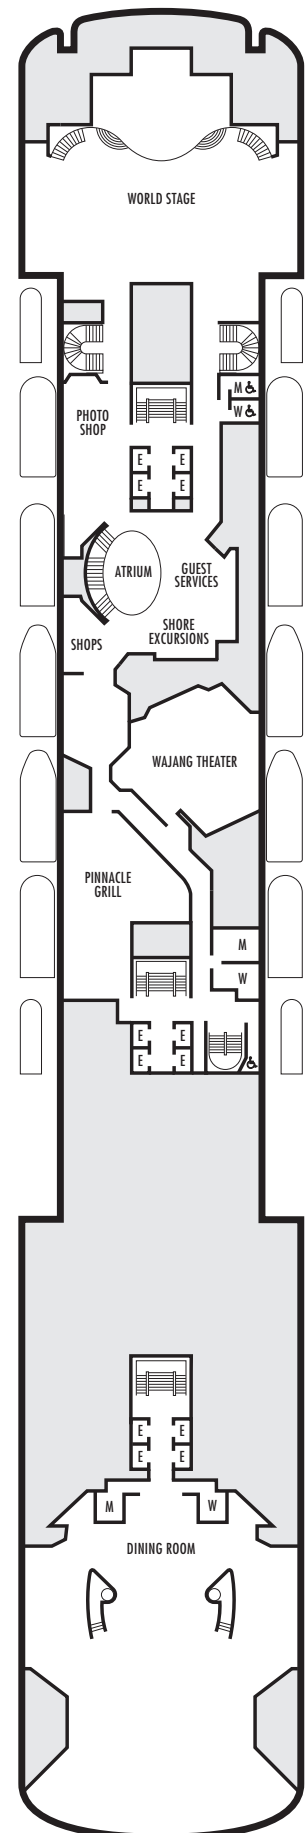

VOLENDAM

DECK PLANS & STATEROOMS

The deck plans are color-coded by category of stateroom, and the category letter precedes the stateroom number in each room. All staterooms are equipped with flat-panel television, DVD player, telephone and multichannel music.

Important Note: Not all staterooms within each category have the same furniture configuration and/or facilities. Appropriate symbols within the rooms on the deck plans describe differences from the stateroom descriptions below.

All information is subject to change.

STATEROOM SYMBOL LEGEND

- Quad (2 lower beds, 1 sofa bed, 1 upper)
- Triple (2 lower beds, 1 sofa bed)
- ☆ 2 lower beds not convertible to a queen-size
- △ Partial sea view
- X Fully obstructed view
- Bathtub & shower
- + Connecting rooms
- These staterooms have portholes instead of windows

ACCESSIBILITY STATEROOM SYMBOL LEGEND

- ♿ **Fully Accessible:** Suites B7088, B7087, B6228 & B6225 and stateroom EE3429 have a roll-in shower only
- ▼ **Fully Accessible with Single Side Approach:** Suite SA7034 has a bathtub & roll-in shower. Staterooms DA6104, G1805 & G1804 have a roll-in shower only.
- ★ **Ambulatory Accessible:** Staterooms EE3396, EE3391, HH3431, HH3430, E2702, L2700, J2555, J2554, G2500, FF1964, FF1955, G1807 & G1806 have a shower with no threshold

For more information regarding accessibility features on our ships please visit the [Accessibility](#) section of our website.

Promenade Deck