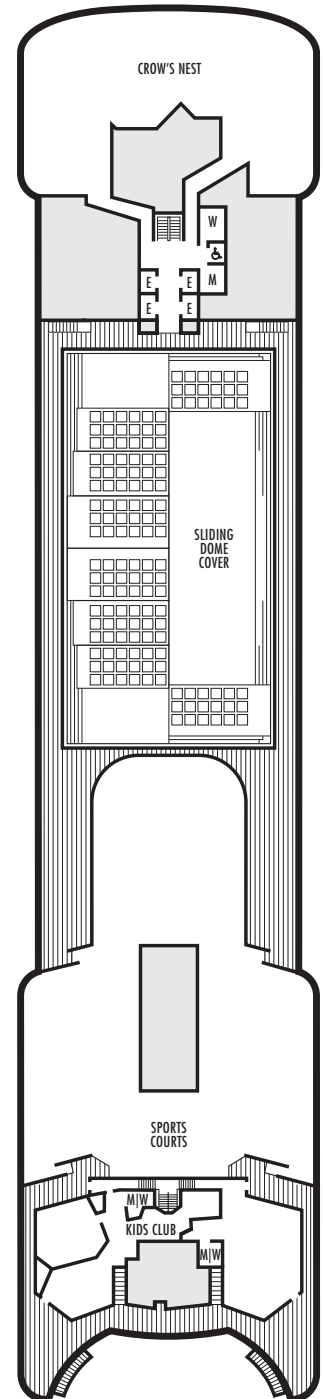

VOLENDAM

DECK PLANS & STATEROOMS

The deck plans are color-coded by category of stateroom, and the category letter precedes the stateroom number in each room. All staterooms are equipped with flat-panel television, DVD player, telephone and multichannel music.

Important Note: Not all staterooms within each category have the same furniture configuration and/or facilities. Appropriate symbols within the rooms on the deck plans describe differences from the stateroom descriptions below.

All information is subject to change.

STATEROOM SYMBOL LEGEND

- Quad (2 lower beds, 1 sofa bed, 1 upper)
- Triple (2 lower beds, 1 sofa bed)
- ☆ 2 lower beds not convertible to a queen-size
- △ Partial sea view
- X Fully obstructed view
- Bathtub & shower
- + Connecting rooms
- These staterooms have portholes instead of windows

ACCESSIBILITY STATEROOM SYMBOL LEGEND

- ♿ **Fully Accessible:** Suites B7088, B7087, B6228 & B6225 and stateroom EE3429 have a roll-in shower only
- ▼ **Fully Accessible with Single Side Approach:** Suite SA7034 has a bathtub & roll-in shower. Staterooms DA6104, G1805 & G1804 have a roll-in shower only.
- ★ **Ambulatory Accessible:** Staterooms EE3396, EE3391, HH3431, HH3430, E2702, L2700, J2555, J2554, G2500, FF1964, FF1955, G1807 & G1806 have a shower with no threshold

For more information regarding accessibility features on our ships please visit the [Accessibility](#) section of our website.

Sports Deck