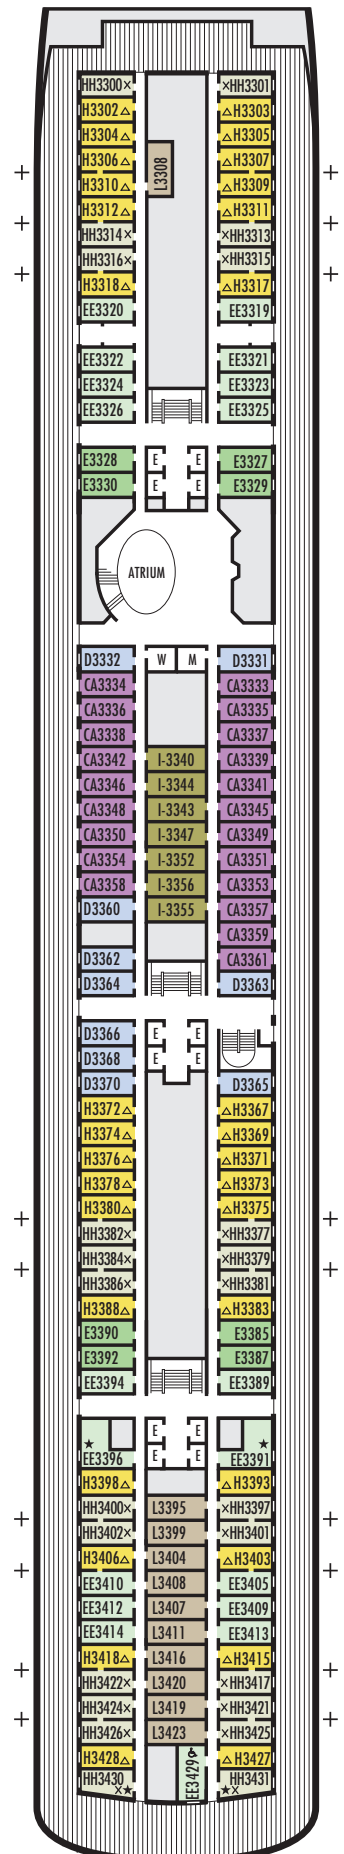

VOLENDAM

DECK PLANS & STATEROOMS

The deck plans are color-coded by category of stateroom, and the category letter precedes the stateroom number in each room. All staterooms are equipped with flat-panel television, DVD player, telephone and multichannel music.

Important Note: Not all staterooms within each category have the same furniture configuration and/or facilities. Appropriate symbols within the rooms on the deck plans describe differences from the stateroom descriptions below.

All information is subject to change.

STATEROOM SYMBOL LEGEND

- Quad (2 lower beds, 1 sofa bed, 1 upper)
- Triple (2 lower beds, 1 sofa bed)
- ☆ 2 lower beds not convertible to a queen-size
- △ Partial sea view
- × Fully obstructed view
- Bathtub & shower
- + Connecting rooms
- These staterooms have portholes instead of windows

ACCESSIBILITY STATEROOM SYMBOL LEGEND

- ♿ **Fully Accessible:** Suites B7088, B7087, B6228 & B6225 and stateroom EE3429 have a roll-in shower only
- ▼ **Fully Accessible with Single Side Approach:** Suite SA7034 has a bathtub & roll-in shower. Staterooms DA6104, G1805 & G1804 have a roll-in shower only.
- ★ **Ambulatory Accessible:** Staterooms EE3396, EE3391, HH3431, HH3430, E2702, L2700, J2555, J2554, G2500, FF1964, FF1955, G1807 & G1806 have a shower with no threshold

For more information regarding accessibility features on our ships please visit the [Accessibility](#) section of our website.

OCEAN-VIEW STATEROOMS

CA
Lanai: 2 lower beds convertible to 1 queen-size bed, shower. Sliding glass doors lead onto the walk-around Lower Promenade Deck. Approximately 196–240 sq. ft.

D E EE
Large: 2 lower beds convertible to 1 queen-size bed, shower. Approximately 140–319 sq. ft.