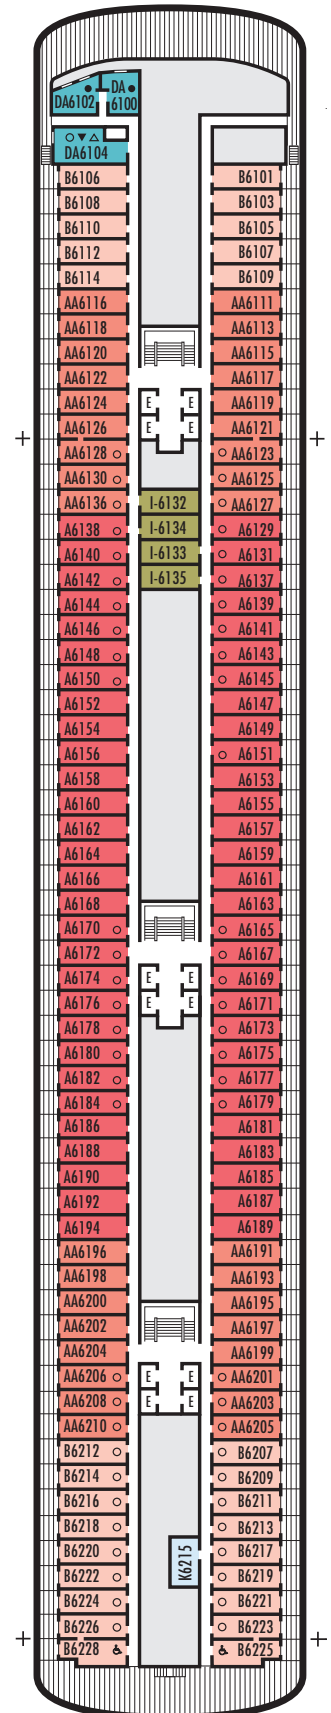

VOLENDAM

DECK PLANS & STATEROOMS

The deck plans are color-coded by category of stateroom, and the category letter precedes the stateroom number in each room. All staterooms are equipped with flat-panel television, DVD player, telephone and multichannel music.

Important Note: Not all staterooms within each category have the same furniture configuration and/or facilities. Appropriate symbols within the rooms on the deck plans describe differences from the stateroom descriptions below.

All information is subject to change.

STATEROOM SYMBOL LEGEND

- Quad (2 lower beds, 1 sofa bed, 1 upper)
- Triple (2 lower beds, 1 sofa bed)
- ☆ 2 lower beds not convertible to a queen-size
- △ Partial sea view
- X Fully obstructed view
- Bathtub & shower
- + Connecting rooms
- These staterooms have portholes instead of windows

ACCESSIBILITY STATEROOM SYMBOL LEGEND

- ♿ **Fully Accessible:** Suites B7088, B7087, B6228 & B6225 and stateroom EE3429 have a roll-in shower only
- ▼ **Fully Accessible with Single Side Approach:** Suite SA7034 has a bathtub & roll-in shower. Staterooms DA6104, G1805 & G1804 have a roll-in shower only.
- ★ **Ambulatory Accessible:** Staterooms EE3396, EE3391, HH3431, HH3430, E2702, L2700, J2555, J2554, G2500, FF1964, FF1955, G1807 & G1806 have a shower with no threshold

For more information regarding accessibility features on our ships please visit the [Accessibility](#) section of our website.

VERANDAH SUITES

■ A ■ AA ■ B

Vista Suites: 2 lower beds convertible to 1 queen-size bed, whirlpool bath & shower, sitting area, private verandah, mini-bar, refrigerator, floor-to-ceiling windows. Approximately 297–379 sq. ft. including verandah.

OCEAN-VIEW STATEROOMS

■ DA