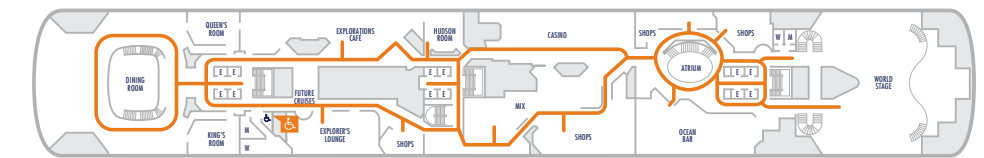

DECK 1—DOLPHIN DECK

DECK 2—MAIN DECK

DECK 3—LOWER PROMENADE DECK

DECK 4—PROMENADE DECK

DECK 5—UPPER PROMENADE DECK

DECK 6—VERANDAH DECK

DECK 7—NAVIGATION DECK

DECK 8—LIDO DECK

DECK 9—SPORTS DECK

DECK 10—SKY DECK

ACCESSIBILITY KEY

- Accessible Restrooms
- Wheelchair Accessible Routes
- May require assistance with doors to access route
- Fully Accessible
- Fully Accessible with Single Side Approach
- Ambulatory Accessible

For information regarding stateroom bedding configurations and accessibility features on our ships please visit the [Accessibility](#) section of our website.

- Sports Deck
- Navigation Deck
- Upper Promenade Deck
- Lower Promenade Deck
- Dolphin Deck
- Sky Deck
- Lido Deck
- Verandah Deck
- Promenade Deck
- Main Deck