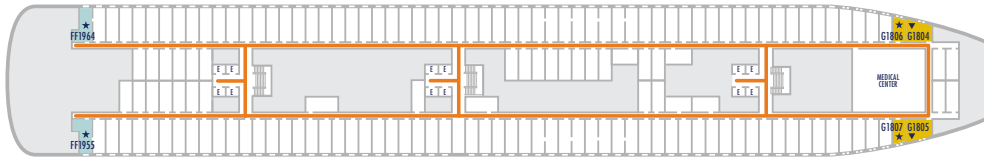

DECK 1—DOLPHIN DECK

DECK 2—MAIN DECK

DECK 3—LOWER PROMENADE DECK

DECK 4—PROMENADE DECK

DECK 5—UPPER PROMENADE DECK

DECK 6—VERANDAH DECK

DECK 7—NAVIGATION DECK

DECK 8—LIDO DECK

DECK 9—SPORTS DECK

DECK 10—SKY DECK

ACCESSIBILITY KEY

- Accessible Restrooms
- Wheelchair Accessible Routes
- May require assistance with doors to access route
- Fully Accessible
- Fully Accessible with Single Side Approach
- Ambulatory Accessible

For information regarding stateroom bedding configurations and accessibility features on our ships please visit the [Accessibility](#) section of our website.

- Sports Deck
- Navigation Deck
- Upper Promenade Deck
- Lower Promenade Deck
- Dolphin Deck
- Sky Deck
- Lido Deck
- Verandah Deck
- Promenade Deck
- Main Deck