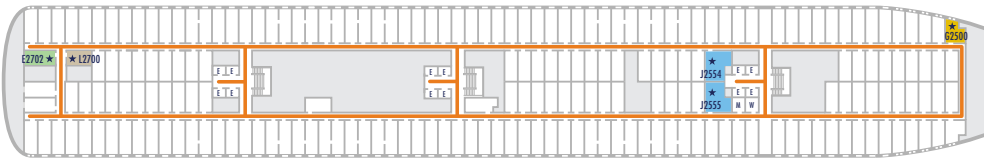

DECK 1—DOLPHIN DECK

DECK 2—MAIN DECK

DECK 3—LOWER PROMENADE DECK

DECK 4—PROMENADE DECK

DECK 5—UPPER PROMENADE DECK

DECK 6—VERANDAH DECK

DECK 7—NAVIGATION DECK

DECK 8—LIDO DECK

DECK 9—SPORTS DECK

DECK 10—SKY DECK

ACCESSIBILITY KEY

- Accessible Restrooms
- Wheelchair Accessible Routes
- May require assistance with doors to access route
- Fully Accessible
- Fully Accessible with Single Side Approach
- Ambulatory Accessible

For information regarding stateroom bedding configurations and accessibility features on our ships please visit the [Accessibility](#) section of our website.

- Sports Deck
- Navigation Deck
- Upper Promenade Deck
- Lower Promenade Deck
- Dolphin Deck
- Sky Deck
- Lido Deck
- Verandah Deck
- Promenade Deck
- Main Deck