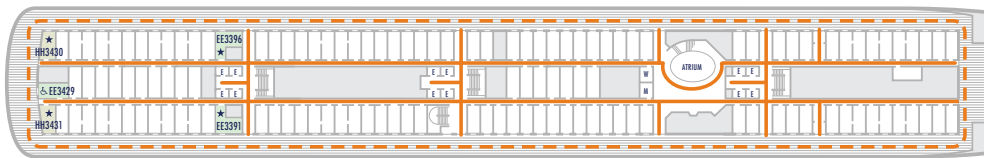

DECK 1—DOLPHIN DECK

DECK 2—MAIN DECK

DECK 3—LOWER PROMENADE DECK

DECK 4—PROMENADE DECK

DECK 5—UPPER PROMENADE DECK

DECK 6—VERANDAH DECK

DECK 7—NAVIGATION DECK

DECK 8—LIDO DECK

DECK 9—SPORTS DECK

DECK 10—SKY DECK

ACCESSIBILITY KEY

- Accessible Restrooms
- Wheelchair Accessible Routes
- May require assistance with doors to access route
- Fully Accessible
- Fully Accessible with Single Side Approach
- Ambulatory Accessible